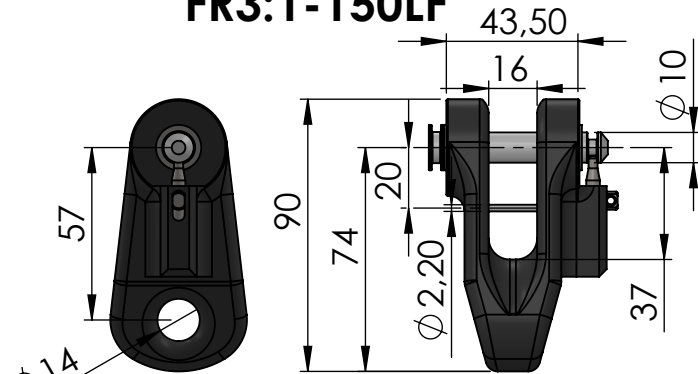

**X3M55SO****FR2:1-150****FRLS150****FR3:1-150LF****Ghr10****TB-150FR****FRgm10****FRgmA10**

<b>Data Sheet</b>	
<b>Model</b>	FR150-ACCESSORIES-out
<b>Line</b>	<b>FR</b> AVVOLGITORI
<small>This document and the design on it is the exclusive property of UBI MAIOR ITALIA and is the subject of copyright Brand by Dini s.r.l., Meccanica di precisione</small>	
<b>UBI MAIOR</b> ITALIA	