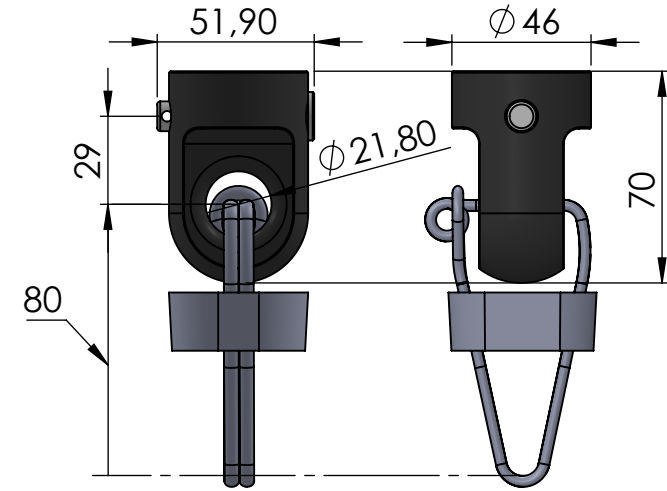

**X3M55SO****FR2:1-150****FRLS150****FR3:1-150LF****Ghr10****TB-150FR****FRgm10****FRgmA10**

<b>Data Sheet</b>	
<b>Model</b>	FR150-ACCESSORIES-out
<b>Line</b>	<b>FR</b> AVVOLGITORI
<small>This document and the design on it is the exclusive property of UBI MAIOR ITALIA and is the subject of copyright Brand by Dini s.r.l., Meccanica di precisione</small>	
<b>UBI MAIOR</b> ITALIA	