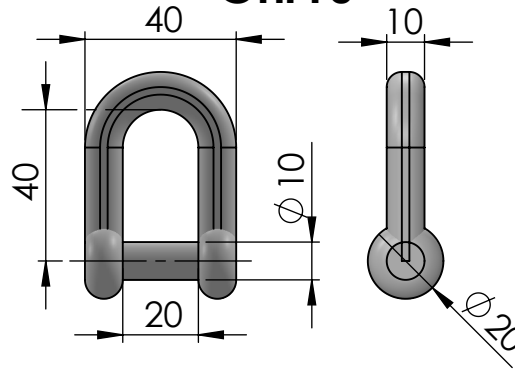

**X3M55SO****FR2:1-150****FRLS150****FR3:1-150LF****Ghr10****TB-150FR****FRgm10****FRgmA10**

<b>Data Sheet</b>	
<b>Model</b>	FR150-ACCESSORIES-out
<b>Line</b>	<b>FR</b> AVVOLGITORI
<small>This document and the design on it is the exclusive property of UBI MAIOR ITALIA and is the subject of copyright Brand by Dini s.r.l., Meccanica di precisione</small>	
<b>UBI MAIOR</b> ITALIA	