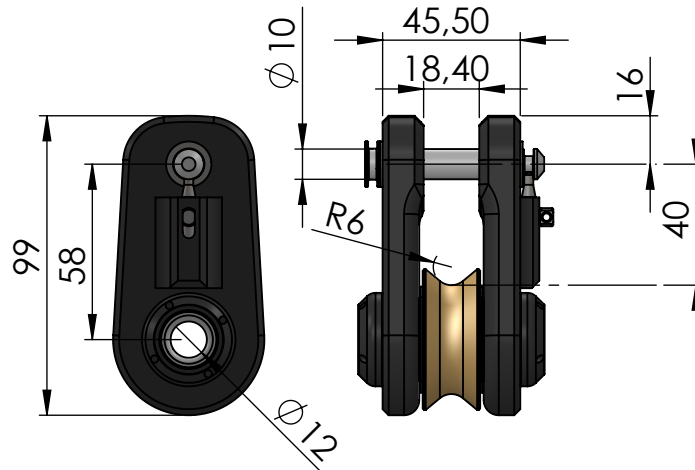

**X3M55SO****FR2:1-150****FRLS150****FR3:1-150LF****Ghr10****TB-150FR****FRgm10****FRgmA10**

<b>Data Sheet</b>	
<b>Model</b>	FR150-ACCESSORIES-out
<b>Line</b>	<b>FR</b> AVVOLGITORI
<small>This document and the design on it is the exclusive property of UBI MAIOR ITALIA and is the subject of copyright Brand by Dini s.r.l., Meccanica di precisione</small>	
<b>UBI MAIOR</b> ITALIA	