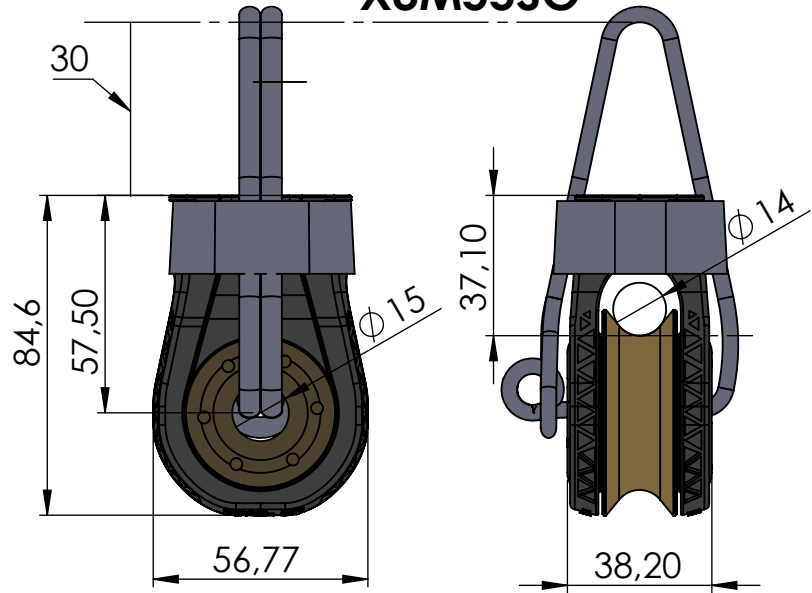

**X3M55SO****FR2:1-150****FRLS150****FR3:1-150LF****Ghr10****TB-150FR****FRgm10****FRgmA10**

<b>Data Sheet</b>	
<b>Model</b>	FR150-ACCESSORIES-out
<b>Line</b>	<b>FR</b> AVVOLGITORI
<small>This document and the design on it is the exclusive property of UBI MAIOR ITALIA and is the subject of copyright Brand by Dini s.r.l., Meccanica di precisione</small>	
<b>UBI MAIOR</b> ITALIA	