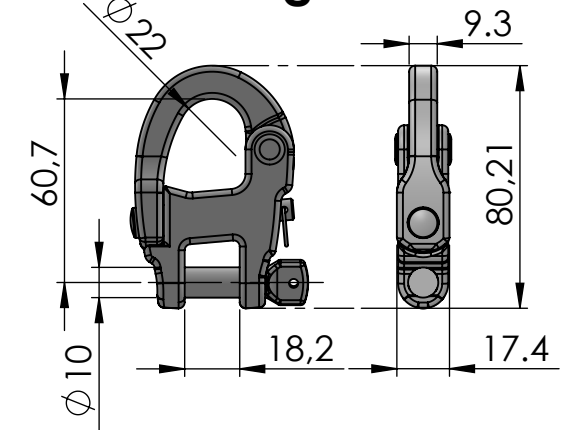

**X3M55SO****FR2:1-150****FRLS150****FR3:1-150LF****Ghr10****TB-150FR****FRgm10****FRgmA10**

<b>Data Sheet</b>	
<b>Model</b>	FR150-ACCESSORIES-out
<b>Line</b>	<b>FR</b> AVVOLGITORI
<small>This document and the design on it is the exclusive property of UBI MAIOR ITALIA and is the subject of copyright Brand by Dini s.r.l., Meccanica di precisione</small>	
<b>UBI MAIOR</b> ITALIA	