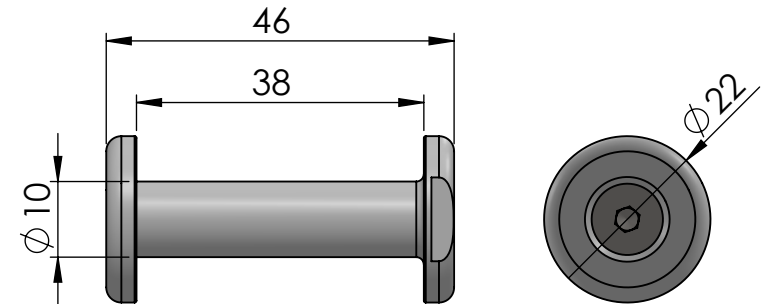

**X3M55SO****FR2:1-150****FRLS150****FR3:1-150LF****Ghr10****TB-150FR****FRgm10****FRgmA10**

<b>Data Sheet</b>	
<b>Model</b>	FR150-ACCESSORIES-out
<b>Line</b>	<b>FR</b> AVVOLGITORI
<small>This document and the design on it is the exclusive property of UBI MAIOR ITALIA and is the subject of copyright Brand by Dini s.r.l., Meccanica di precisione</small>	
<b>UBI MAIOR</b> ITALIA	