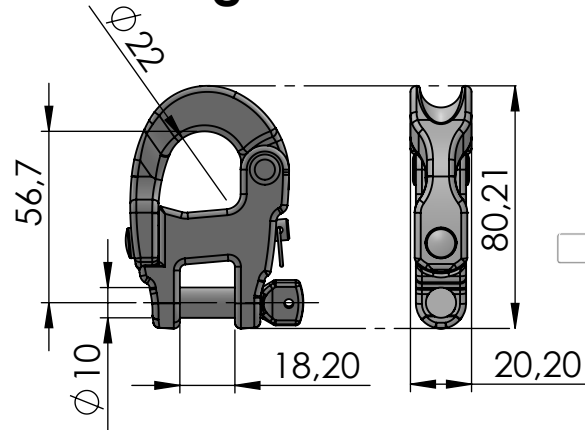

**X3M55SO****FR2:1-150****FRLS150****FR3:1-150LF****Ghr10****TB-150FR****FRgm10****FRgmA10**

<b>Data Sheet</b>	
<b>Model</b>	FR150-ACCESSORIES-out
<b>Line</b>	<b>FR</b> AVVOLGITORI
<small>This document and the design on it is the exclusive property of UBI MAIOR ITALIA and is the subject of copyright Brand by Dini s.r.l., Meccanica di precisione</small>	
<b>UBI MAIOR</b> ITALIA	