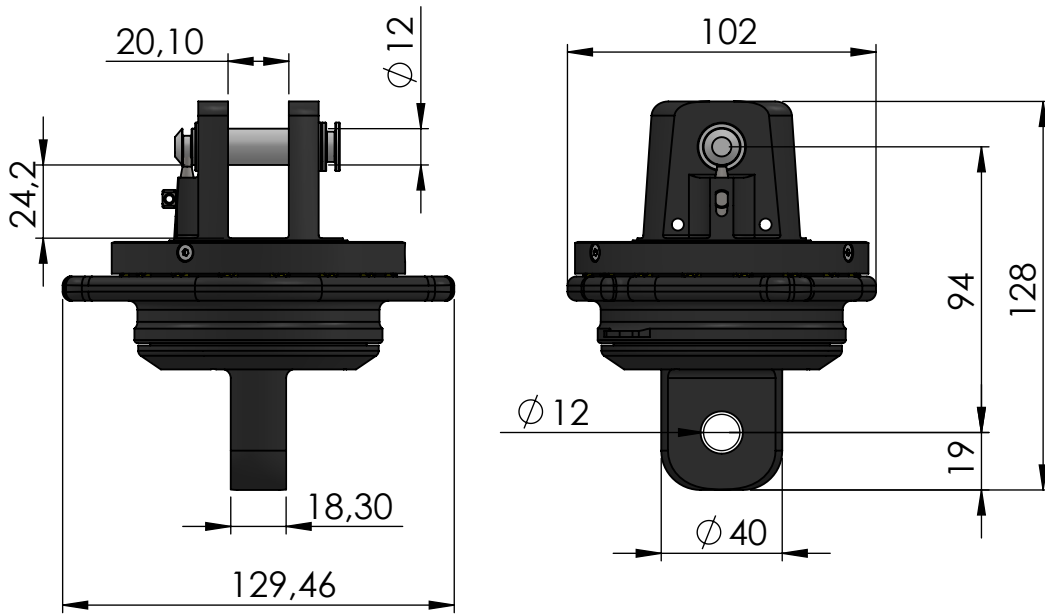

FRrd150

FRrd12tp

FRrd12hp (temporary)

FR150mADP

FRds12

Data Sheet	
Model	FR150-ACCESSORIES
Line	FR AVVOLGITORI
This document and the design on it is the exclusive property of UBI MAIOR ITALIA and is the subject of copyright Brand by Dini s.r.l., Meccanica di precisione	
UBI MAIOR ITALIA