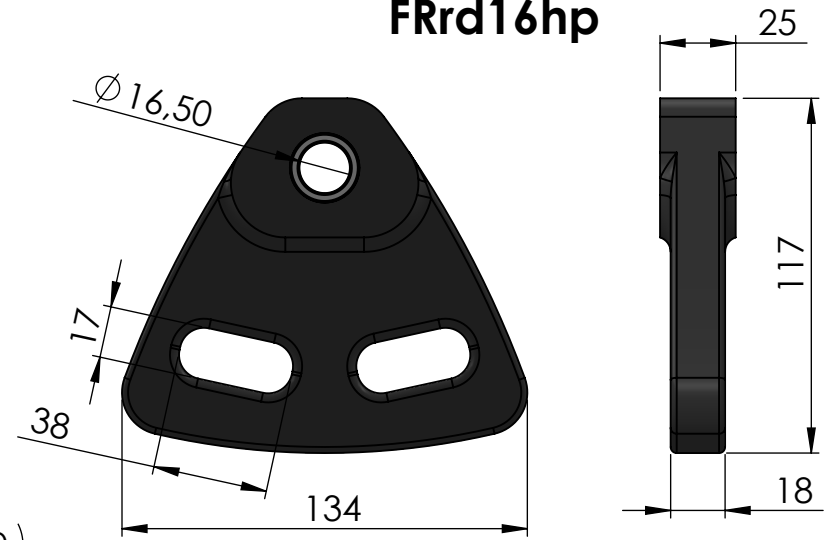

FR250mADP

FRrd16hp

FRrd250

FRrd16tp

Data Sheet	
Model	FR250-ACCESSORIES
Line	FR AVVOLGITORI
<p>This document and the design on it is the exclusive property of UBI MAIOR ITALIA and is the subject of copyright Brand by Dini s.r.l., Meccanica di precisione</p>	
UBI MAIOR ITALIA	