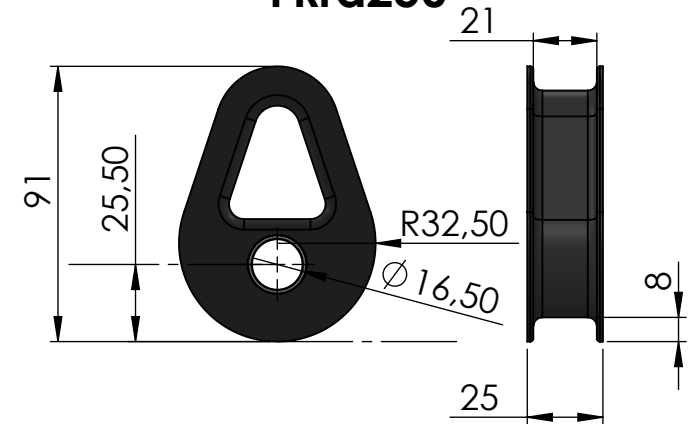

FR250mADP

FRrd16hp

FRrd250

FRrd16tp

Data Sheet	
Model	FR250-ACCESSORIES
Line	FR AVVOLGITORI
<p>This document and the design on it is the exclusive property of UBI MAIOR ITALIA and is the subject of copyright Brand by Dini s.r.l., Meccanica di precisione</p>	
UBI MAIOR ITALIA	