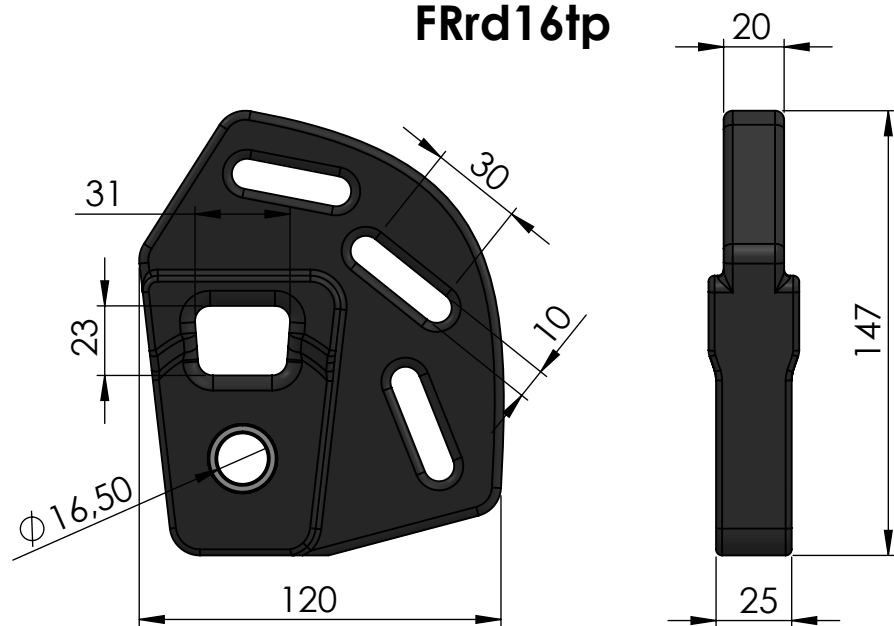

FR250mADP

FRrd16hp

FRrd250

FRrd16tp

Data Sheet	
Model	FR250-ACCESSORIES
Line	FR AVVOLGITORI
<p>This document and the design on it is the exclusive property of UBI MAIOR ITALIA and is the subject of copyright Brand by Dini s.r.l., Meccanica di precisione</p>	
UBI MAIOR ITALIA	