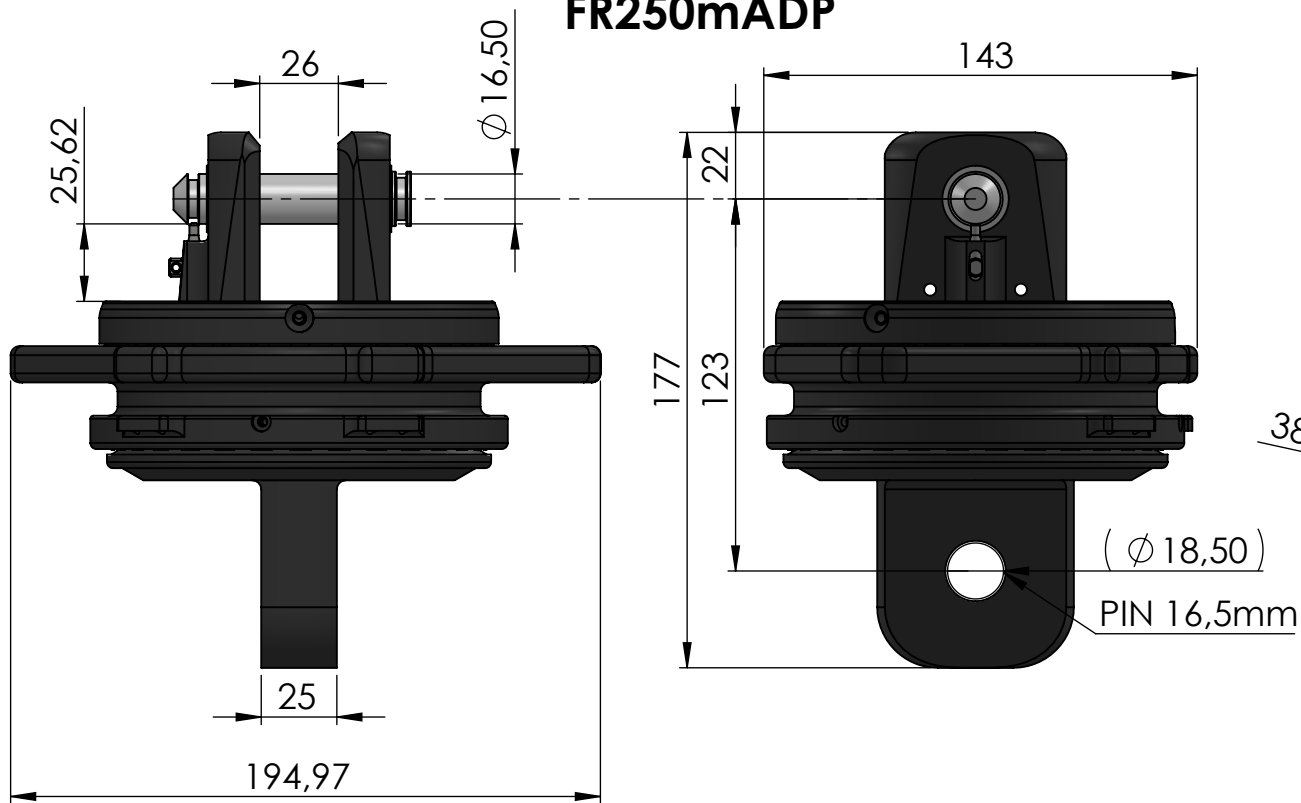

FR250mADP

FRrd16hp

FRrd250

FRrd16tp

Data Sheet	
Model	FR250-ACCESSORIES
Line	FR AVVOLGITORI
<p>This document and the design on it is the exclusive property of UBI MAIOR ITALIA and is the subject of copyright Brand by Dini s.r.l., Meccanica di precisione</p>	
UBI MAIOR ITALIA	