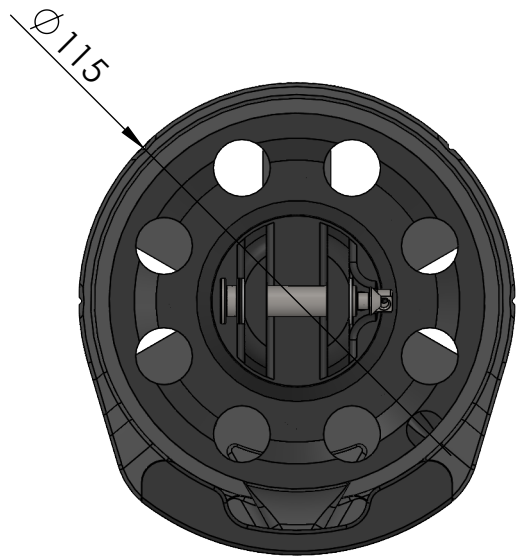

weight swivel: 266g

Data Sheet

Model

FR100

Line

FR AVVOLGITORI

This document and the design on it is the exclusive property of UBIMAIOR ITALIA and is the subject of copyright Brand by Dini s.r.l., Meccanica di precisione

UBI MAIOR
ITALIA

Max working load	1.5t
weight drum	491g
weight swivel	266g