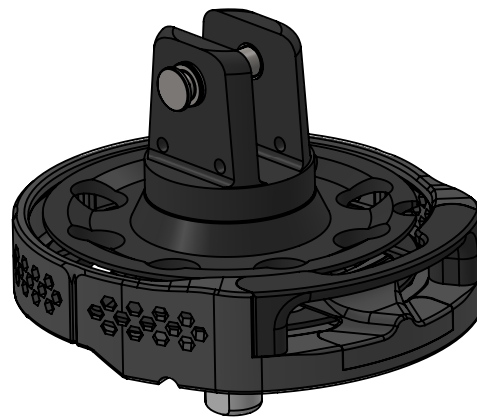

weight swivel: 266g

Data Sheet

Model

FR100

Line

FR AVVOLGITORI

This document and the design on it is the exclusive property of UBIMAIOR ITALIA and is the subject of copyright Brand by Dini s.r.l., Meccanica di precisione

UBI MAIOR
ITALIA

Max working load	1.5t
weight drum	491g
weight swivel	266g