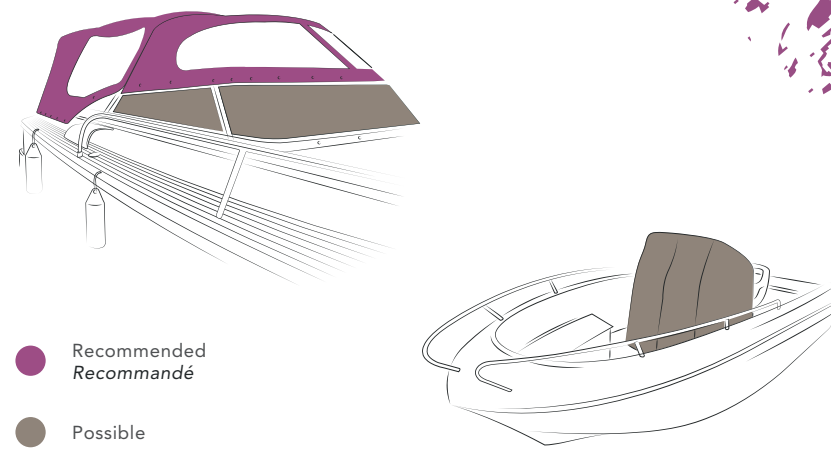

SUNBRELLA®
PLUS

XL 200 CM

● Recommended
Recommandé

● Possible

Silver ^{UPF 50+}
SUNTT 5035 200

DIMENSIONAL
STABILITY
Stabilité dimensionnelle

WATER
RESISTANCE
Imperméabilité

BREATHABLE
COMFORT
Respirant