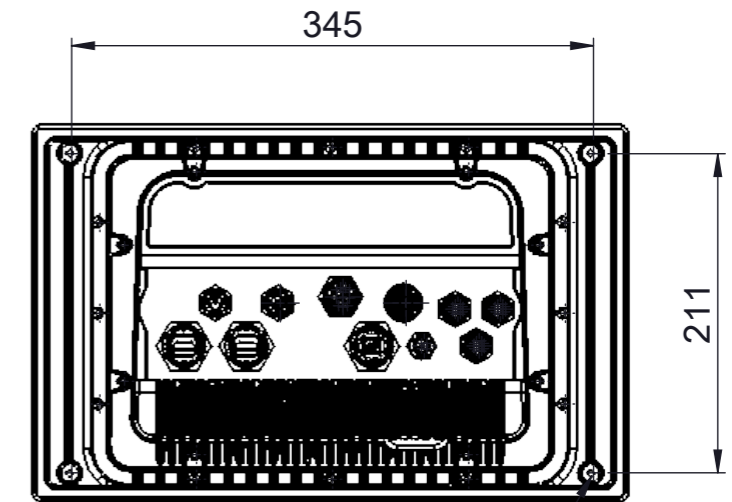

WITHOUT MOUNTING BRACKET

M5 X MAXIMUM 9mm

NOTES:

- 1) FOR INFORMATION ON CONNECTIONS AND PRODUCT SPECIFICATIONS, PLEASE REFER TO HANDBOOK, PRODUCT SUPPORT AND WORKSHOP MANUALS.
- 2) FOR ANY DIMENSIONAL INFORMATION NOT INCLUDED PLEASE CONTACT YOUR SALES REPRESENTATIVE.
- 3) DIMENSIONS SHOWN ARE ACTUAL PRODUCT SIZE AND DO NOT INCLUDE ANY CLEARANCE DATA.

DATE: 06/12/17
SCALE: 1:5

TITLE AXIOM XL-16 MFD
DRAWING No. D_AXIOMXL16_FM