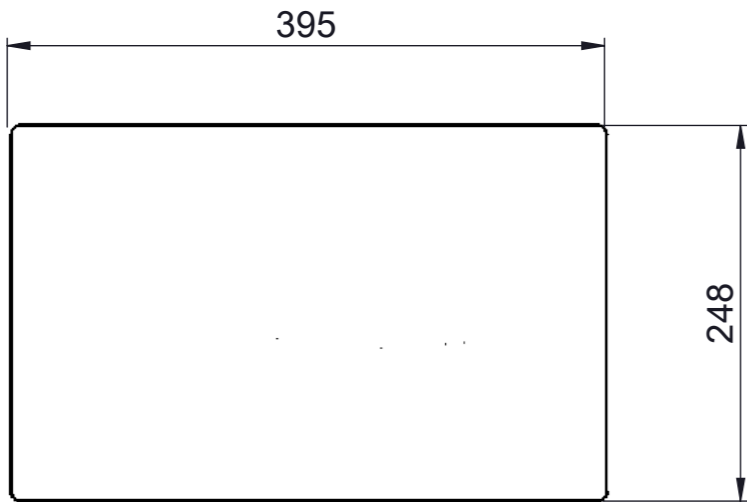

WITHOUT MOUNTING BRACKET

M5 X MAXIMUM 9mm

NOTES:

- 1) FOR INFORMATION ON CONNECTIONS AND PRODUCT SPECIFICATIONS, PLEASE REFER TO HANDBOOK, PRODUCT SUPPORT AND WORKSHOP MANUALS.
- 2) FOR ANY DIMENSIONAL INFORMATION NOT INCLUDED PLEASE CONTACT YOUR SALES REPRESENTATIVE.
- 3) DIMENSIONS SHOWN ARE ACTUAL PRODUCT SIZE AND DO NOT INCLUDE ANY CLEARANCE DATA.

DATE: 06/12/17
SCALE: 1:5

TITLE AXIOM XL-16 MFD
DRAWING No. D_AXIOMXL16_FM