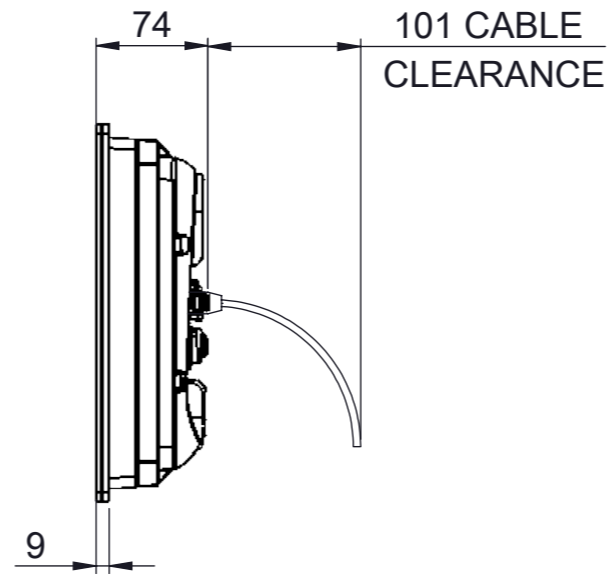

WITHOUT MOUNTING BRACKET

M5 X MAXIMUM 9mm

NOTES:

- 1) FOR INFORMATION ON CONNECTIONS AND PRODUCT SPECIFICATIONS, PLEASE REFER TO HANDBOOK, PRODUCT SUPPORT AND WORKSHOP MANUALS.
- 2) FOR ANY DIMENSIONAL INFORMATION NOT INCLUDED PLEASE CONTACT YOUR SALES REPRESENTATIVE.
- 3) DIMENSIONS SHOWN ARE ACTUAL PRODUCT SIZE AND DO NOT INCLUDE ANY CLEARANCE DATA.

Raymarine
A FLIR COMPANY

THE INFORMATION CONTAINED HEREIN SHALL NOT BE REPRODUCED WITHOUT THE PRIOR WRITTEN PERMISSION OF RAYMARINE LTD

© 2011 RAYMARINE LTD

DRAWN TO BS308

DO NOT SCALE - IF IN DOUBT ASK

DRN: JRS
DIMENSIONS IN MM

DATE: 06/12/17
SCALE: 1:5

TITLE AXIOM XL-16 MFD
DRAWING No. D_AXIOMXL16_FM