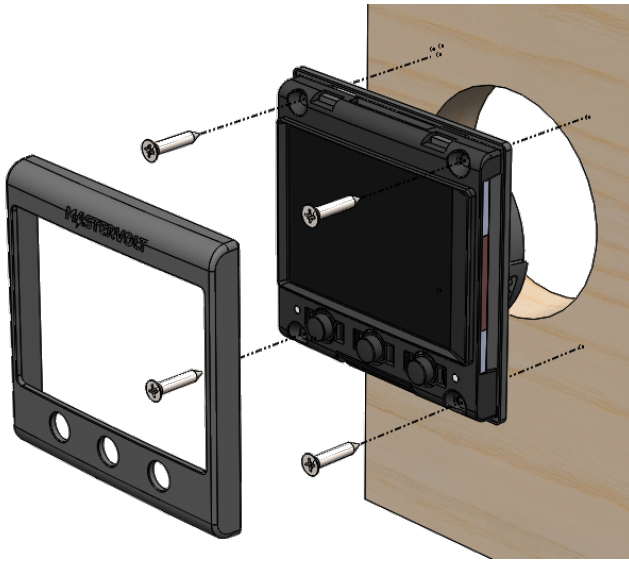

Panel mounting:

Blue Sea Systems – Custom 360 bezel mounting: