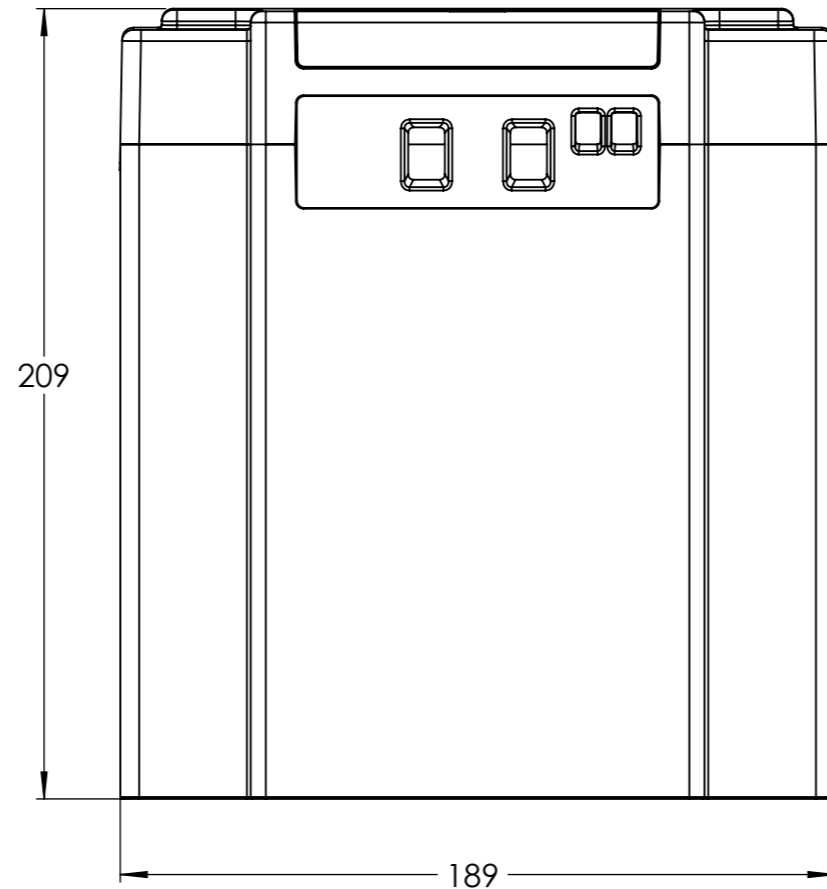

Dimension Drawing - PeakPowerPack

PPP012040000

Peak Power Pack 12,8V/40Ah - 512Wh

Dimensions in mm

victron energy
BLUE POWER