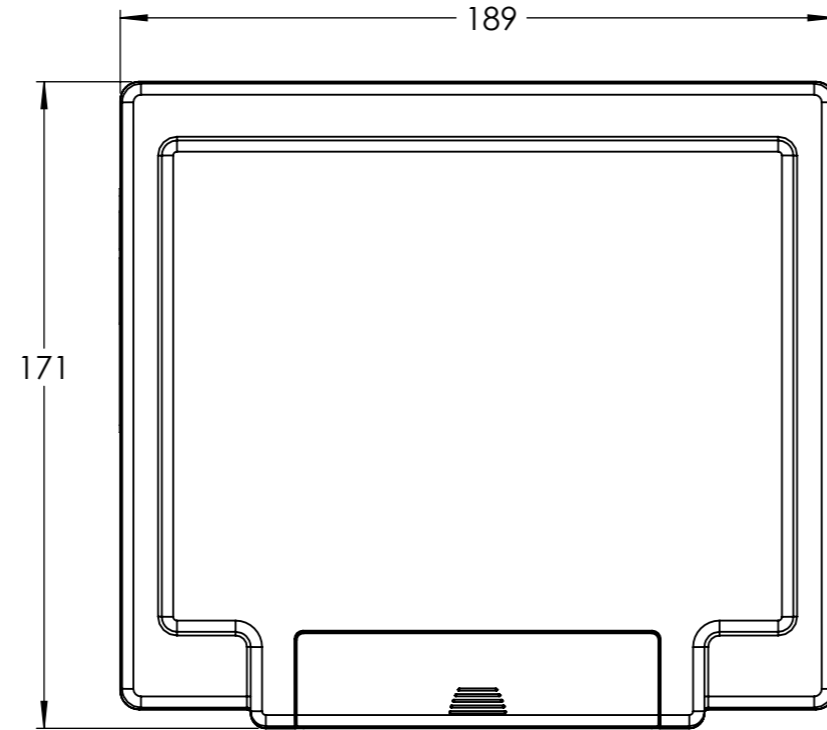

Dimension Drawing - PeakPowerPack

PPP012040000

Peak Power Pack 12,8V/40Ah - 512Wh

Dimensions in mm

victron energy
BLUE POWER