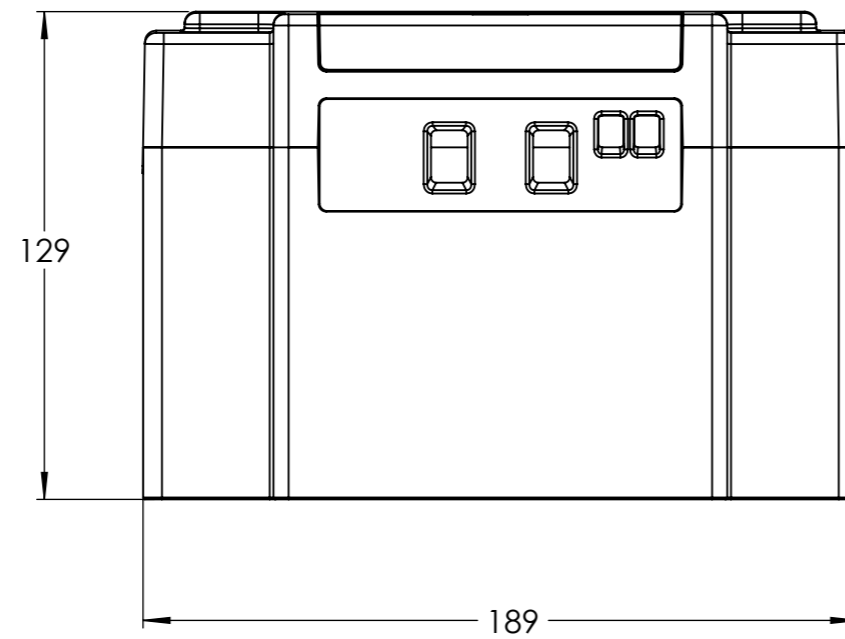

Dimension Drawing - PeakPowerPack

PPP012020000

Peak Power Pack 12,8V/20Ah - 256Wh

Dimensions in mm

victron energy
BLUE POWER