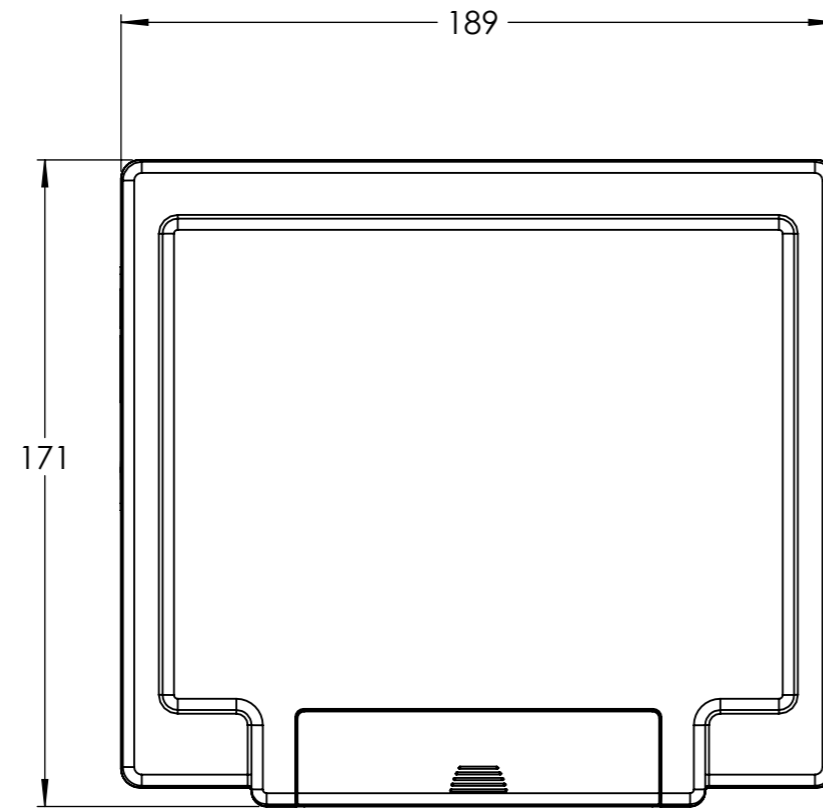

Dimension Drawing - PeakPowerPack

PPP012020000

Peak Power Pack 12,8V/20Ah - 256Wh

Dimensions in mm

victron energy
BLUE POWER