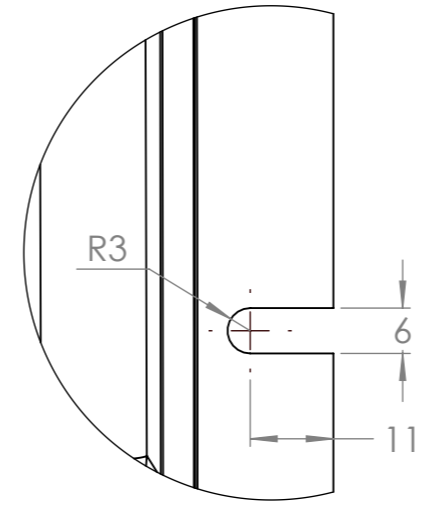

Dimension Drawing - (Smart)Solar charge controller (L)	
SCC125070441	BlueSolar MPPT 250/70-Tr VE.Can
SCC115070411	SmartSolar MPPT 150/70-Tr VE.Can
SCC125070421	SmartSolar MPPT 250/70-Tr VE.Can

DETAIL B
SCALE 1:1

DETAIL A
SCALE 1:1

Dimensions in mm