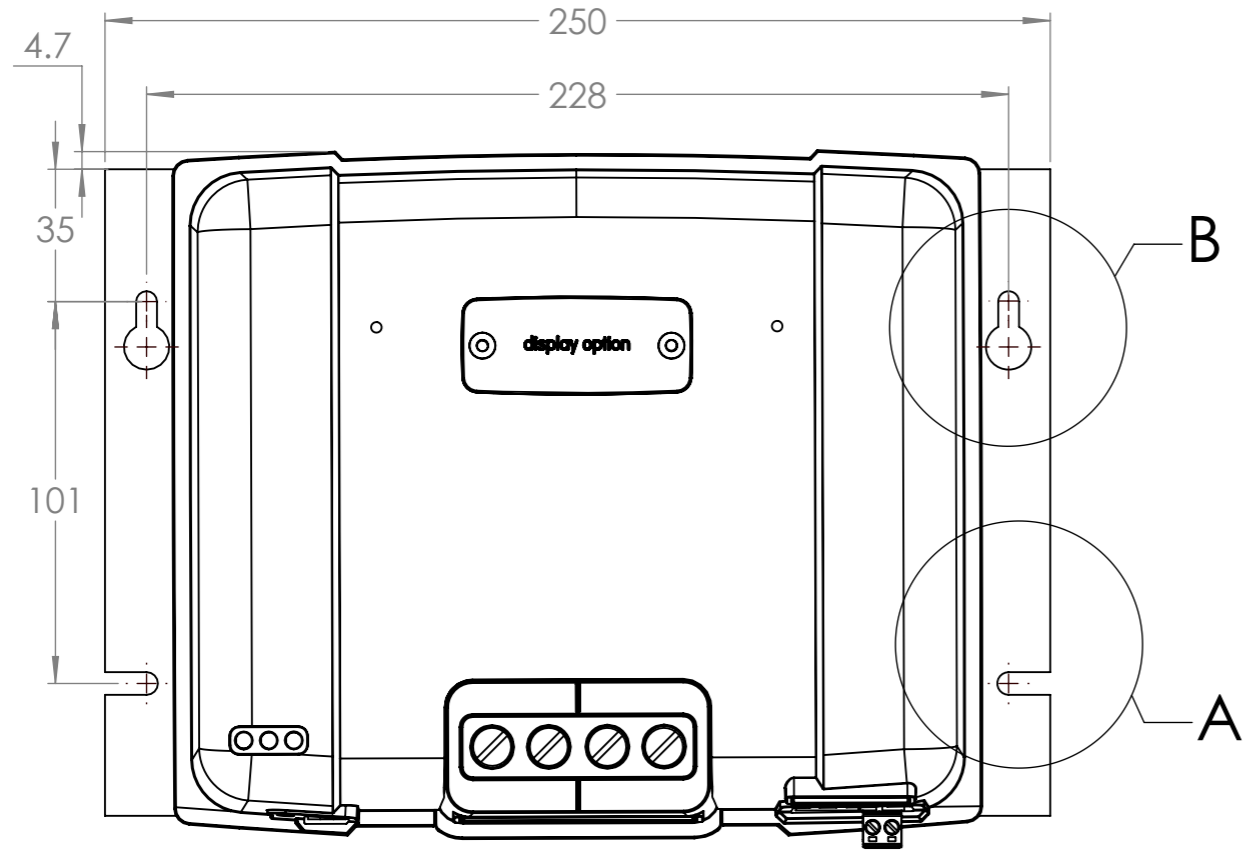

Dimension Drawing - (Smart)Solar charge controller (L)	
SCC125070441	BlueSolar MPPT 250/70-Tr VE.Can
SCC115070411	SmartSolar MPPT 150/70-Tr VE.Can
SCC125070421	SmartSolar MPPT 250/70-Tr VE.Can

DETAIL B
SCALE 1:1

DETAIL A
SCALE 1:1

Dimensions in mm