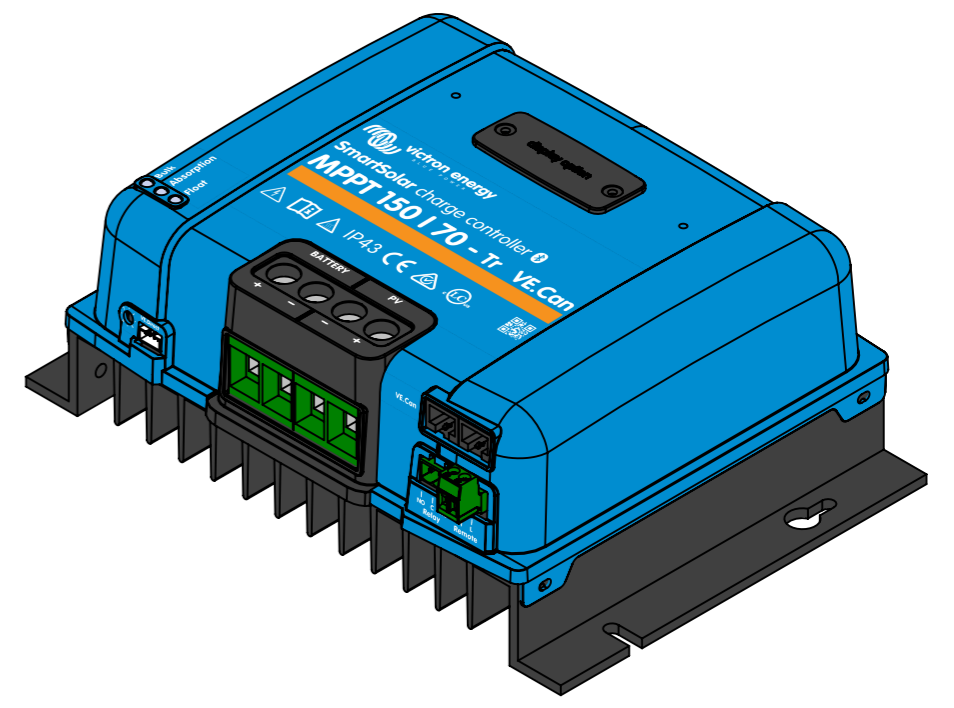

Dimension Drawing - (Smart)Solar charge controller (L)	
SCC125070441	BlueSolar MPPT 250/70-Tr VE.Can
SCC115070411	SmartSolar MPPT 150/70-Tr VE.Can
SCC125070421	SmartSolar MPPT 250/70-Tr VE.Can

DETAIL B
SCALE 1:1

DETAIL A
SCALE 1:1

Dimensions in mm