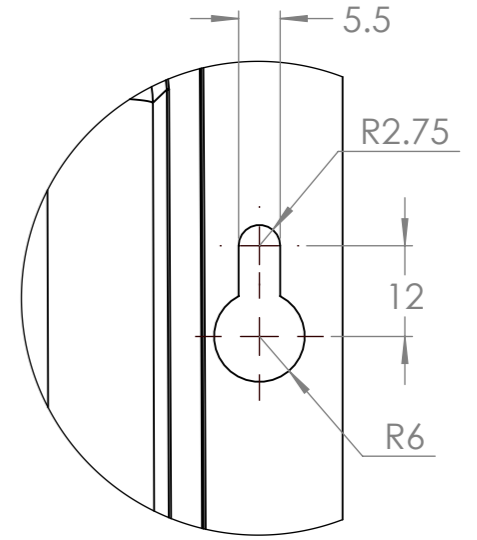

Dimension Drawing - (Smart)Solar charge controller (L)	
SCC125070441	BlueSolar MPPT 250/70-Tr VE.Can
SCC115070411	SmartSolar MPPT 150/70-Tr VE.Can
SCC125070421	SmartSolar MPPT 250/70-Tr VE.Can

DETAIL B
SCALE 1:1

DETAIL A
SCALE 1:1

Dimensions in mm