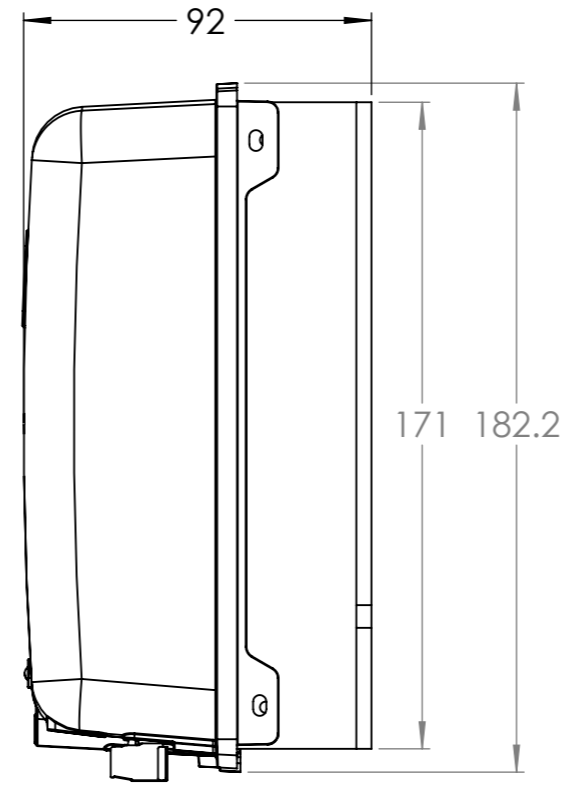

Dimension Drawing - (Smart)Solar charge controller (L)	
SCC125070441	BlueSolar MPPT 250/70-Tr VE.Can
SCC115070411	SmartSolar MPPT 150/70-Tr VE.Can
SCC125070421	SmartSolar MPPT 250/70-Tr VE.Can

DETAIL B
SCALE 1:1

DETAIL A
SCALE 1:1

Dimensions in mm