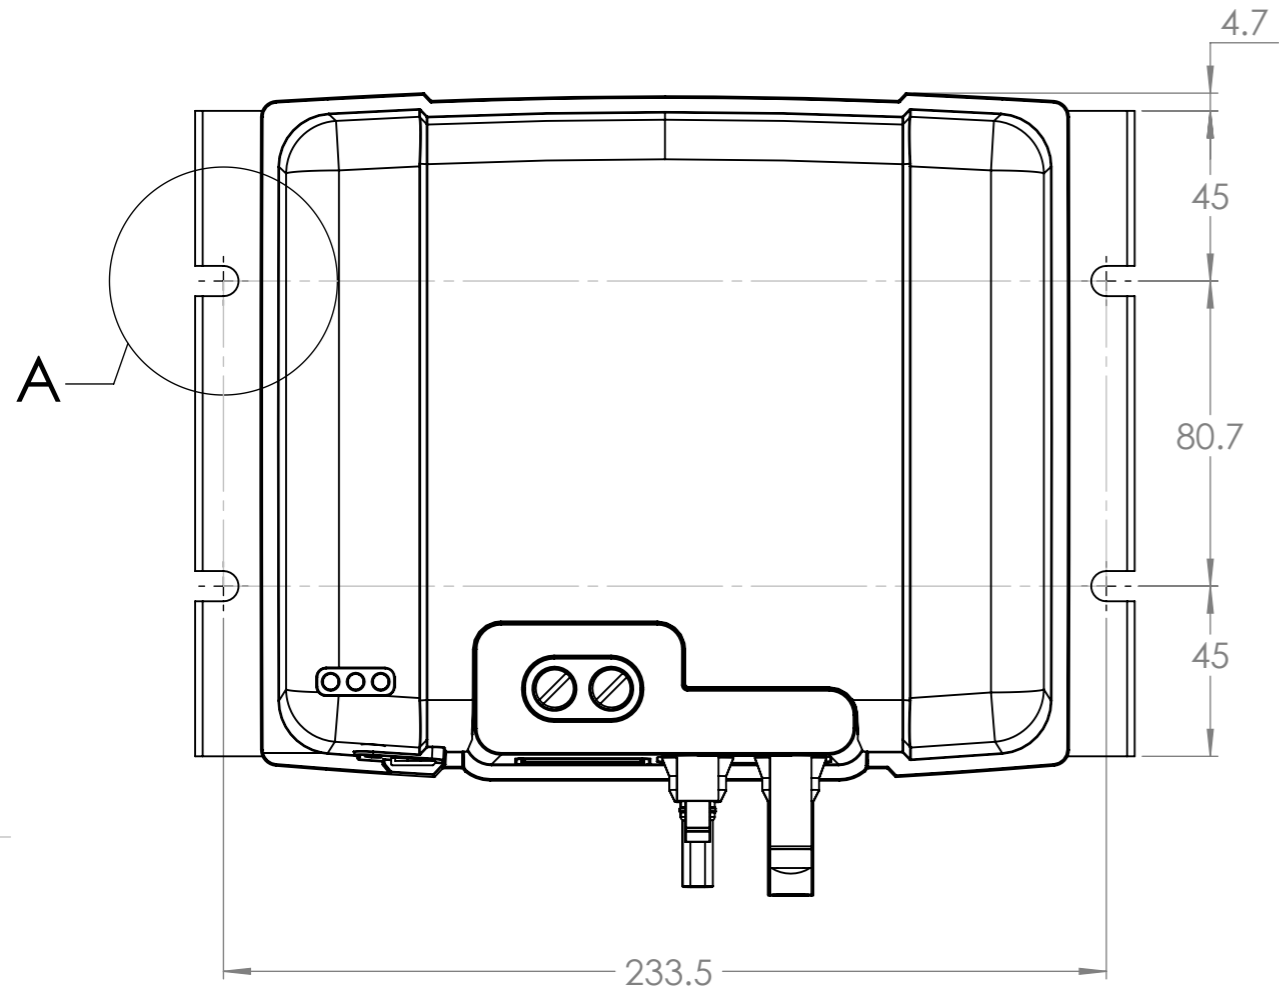

Dimension Drawing - BlueSolar MPPT MC4	
SCC010045300	BlueSolar MPPT 150/45-MC4
SCC010060300	BlueSolar MPPT 150/60-MC4
SCC010070300	BlueSolar MPPT 150/70-MC4

DETAIL A
4x
SCALE 1 : 1

Dimensions in mm

victron energy
BLUE POWER