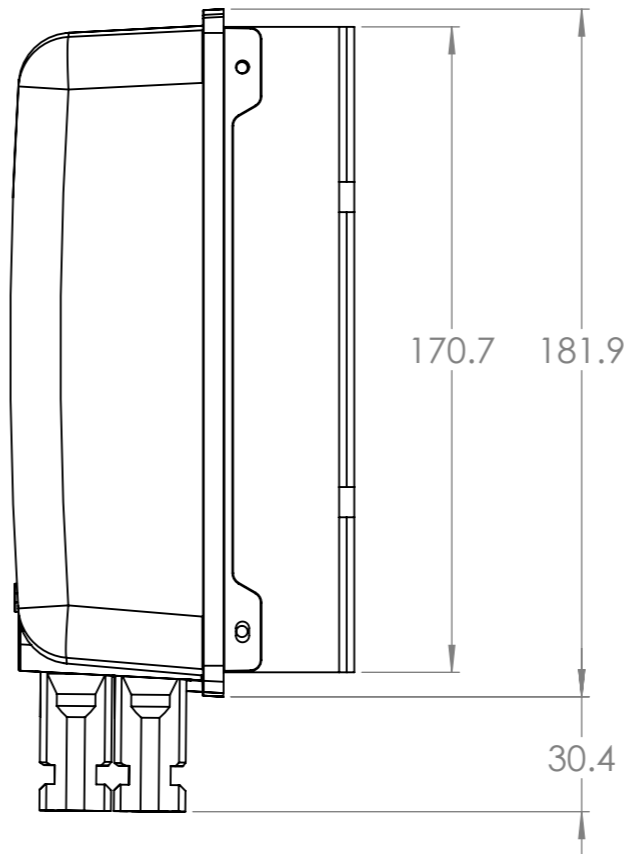

Dimension Drawing - BlueSolar MPPT MC4	
SCC010045300	BlueSolar MPPT 150/45-MC4
SCC010060300	BlueSolar MPPT 150/60-MC4
SCC010070300	BlueSolar MPPT 150/70-MC4

DETAIL A
4x
SCALE 1 : 1

Dimensions in mm

victron energy
BLUE POWER