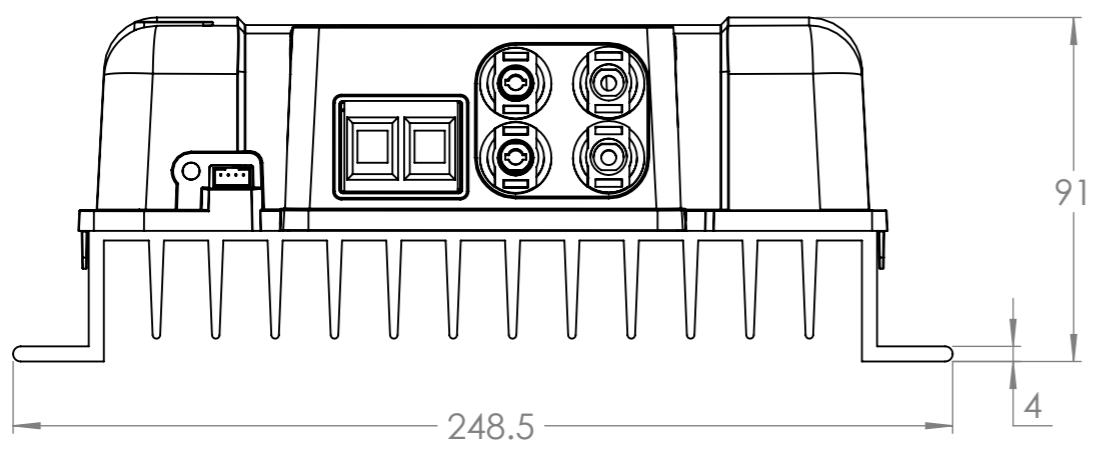

Dimension Drawing - BlueSolar MPPT MC4	
SCC010045300	BlueSolar MPPT 150/45-MC4
SCC010060300	BlueSolar MPPT 150/60-MC4
SCC010070300	BlueSolar MPPT 150/70-MC4

DETAIL A
4x
SCALE 1 : 1

Dimensions in mm

victron energy
BLUE POWER