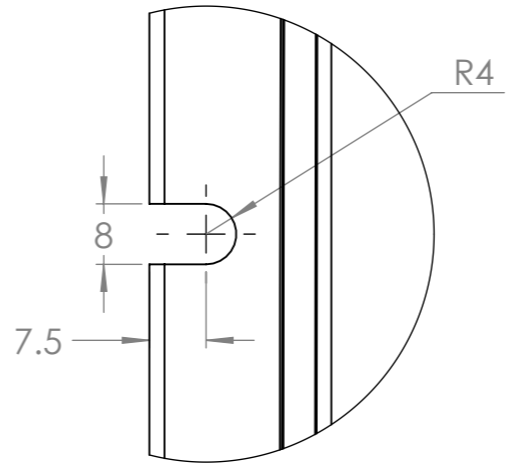

Dimension Drawing - BlueSolar MPPT MC4	
SCC010045300	BlueSolar MPPT 150/45-MC4
SCC010060300	BlueSolar MPPT 150/60-MC4
SCC010070300	BlueSolar MPPT 150/70-MC4

DETAIL A
4x
SCALE 1 : 1

Dimensions in mm

victron energy
BLUE POWER