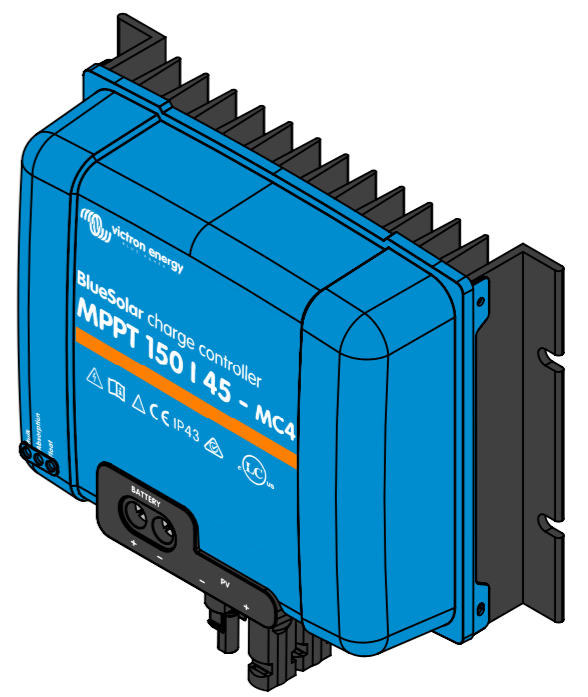

Dimension Drawing - BlueSolar MPPT MC4	
SCC010045300	BlueSolar MPPT 150/45-MC4
SCC010060300	BlueSolar MPPT 150/60-MC4
SCC010070300	BlueSolar MPPT 150/70-MC4

DETAIL A
4x
SCALE 1 : 1

Dimensions in mm

victron energy
BLUE POWER