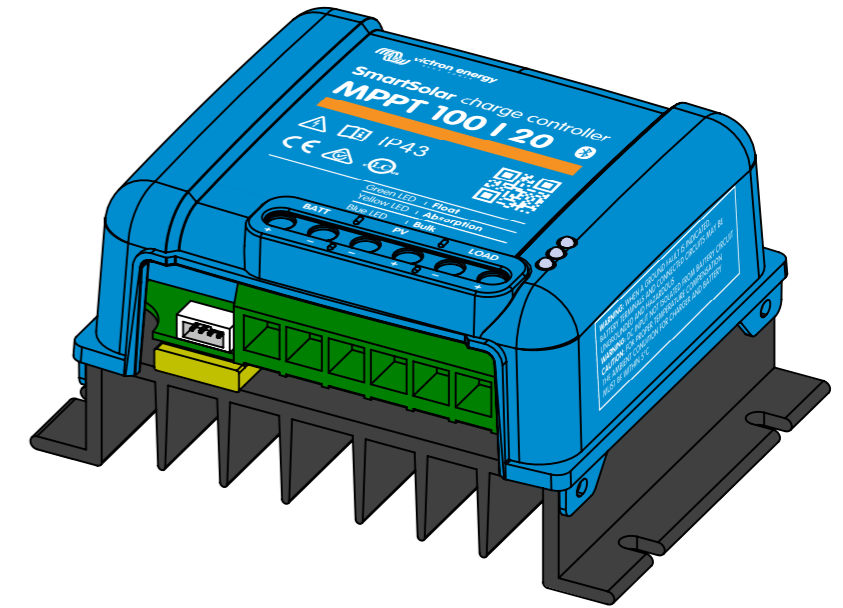

Dimension Drawing - SmartSolar charge controller	
SCC110020160R	SmartSolar MPPT 100/20_48V Retail
SCC110020060R	SmartSolar MPPT 100/20 Retail
SCC110020070R	BlueSolar MPPT 100/20 Retail
SCC110020170R	BlueSolar MPPT 100/20_48V Retail

DETAIL A
SCALE 2 : 1

Dimensions in mm

victron energy
BLUE POWER