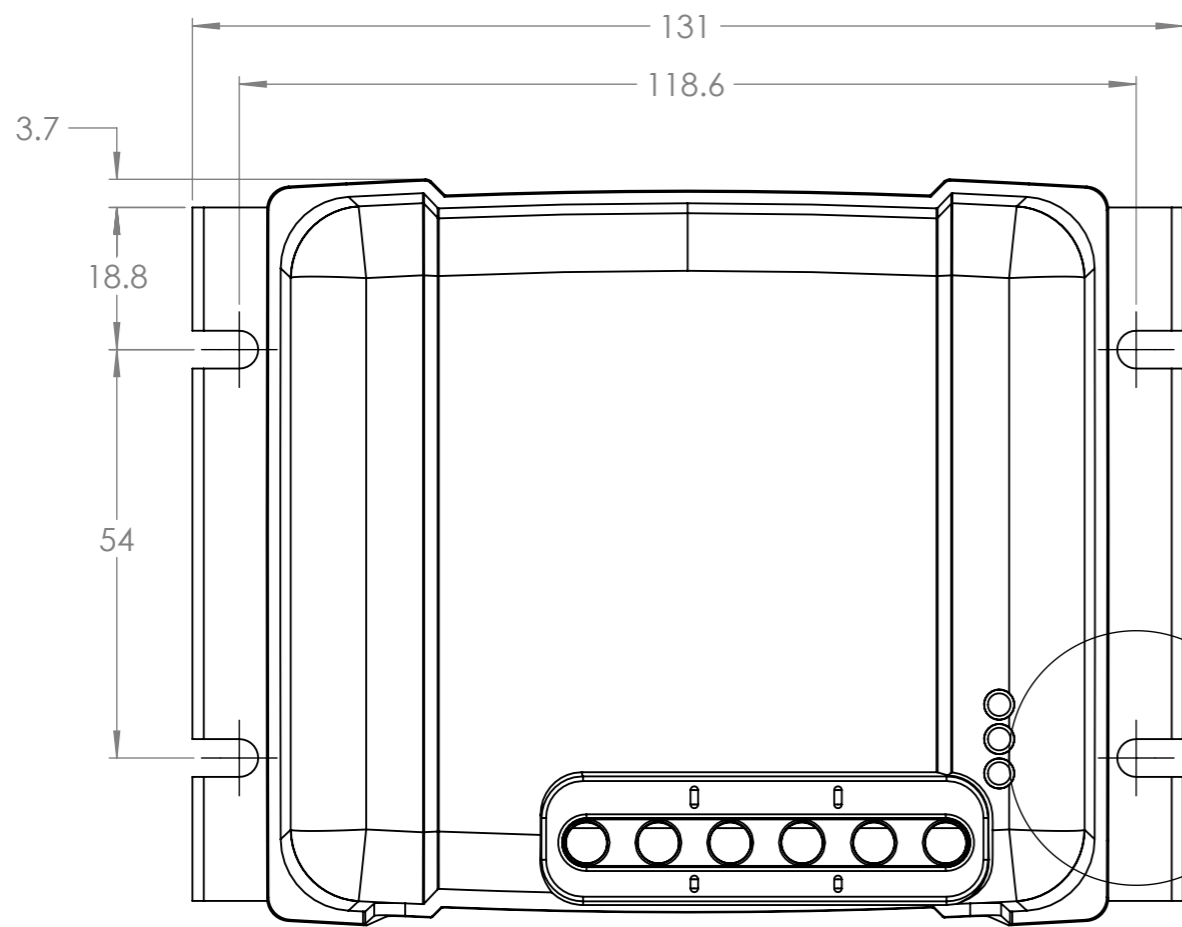

Dimension Drawing - SmartSolar charge controller	
SCC110020160R	SmartSolar MPPT 100/20_48V Retail
SCC110020060R	SmartSolar MPPT 100/20 Retail
SCC110020070R	BlueSolar MPPT 100/20 Retail
SCC110020170R	BlueSolar MPPT 100/20_48V Retail

DETAIL A
SCALE 2 : 1

Dimensions in mm

victron energy
BLUE POWER