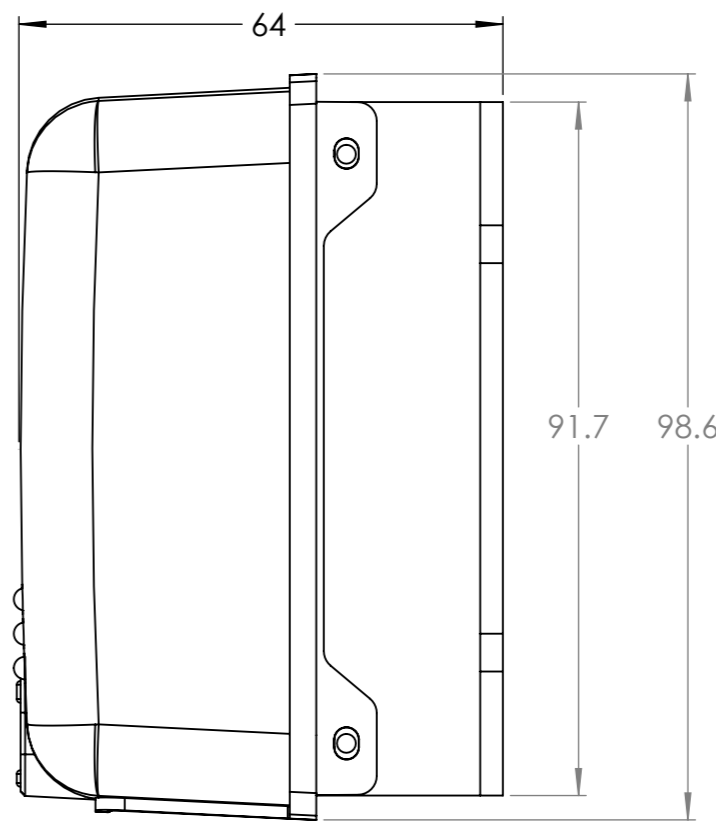

Dimension Drawing - SmartSolar charge controller	
SCC110020160R	SmartSolar MPPT 100/20_48V Retail
SCC110020060R	SmartSolar MPPT 100/20 Retail
SCC110020070R	BlueSolar MPPT 100/20 Retail
SCC110020170R	BlueSolar MPPT 100/20_48V Retail

DETAIL A
SCALE 2 : 1

Dimensions in mm

victron energy
BLUE POWER