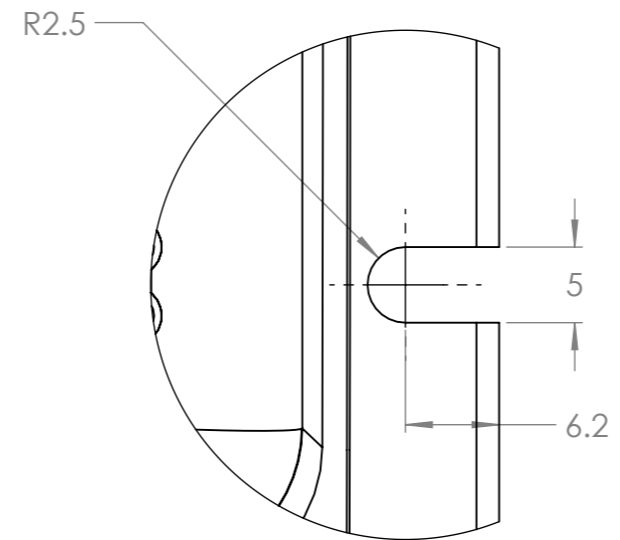

Dimension Drawing - SmartSolar charge controller	
SCC110020160R	SmartSolar MPPT 100/20_48V Retail
SCC110020060R	SmartSolar MPPT 100/20 Retail
SCC110020070R	BlueSolar MPPT 100/20 Retail
SCC110020170R	BlueSolar MPPT 100/20_48V Retail

DETAIL A
SCALE 2 : 1

Dimensions in mm

victron energy
BLUE POWER