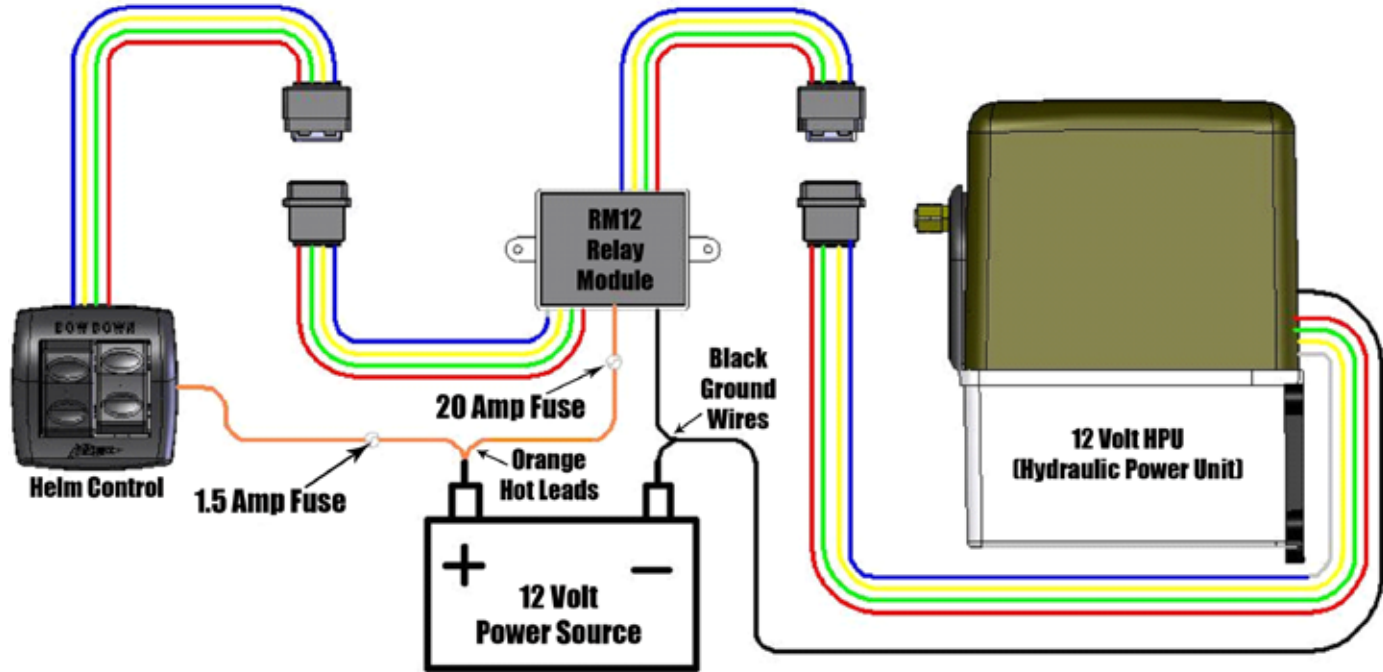

# RM12 12 Volt Relay Module Wiring Instructions

For product support, please call **1-866-894-1626 (Option #3)**, or email **BMI\_Info@Yamaha-motor.com**.  
Bennett Marine is a Division of Yamaha Marine Systems Company, Inc. – Learn more at **BennettTrimTabs.com**