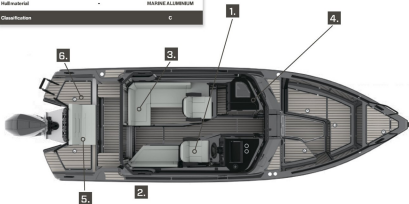

The
EXPLR series

STEP TO THE
WILD SIDE

with
XO EXPLR 9

XO EXPLR 9

Configure
YOUR XO
Crossover

Get ready to enjoy the XO Crossover philosophy to the extreme.

The completely renewed XO EXPLR 9 takes you to all new dimensions when it comes to driving comfort, multi-purpose use and design, as it fully pays attention to the versatile needs of modern boaters. With smart upgrades, this boat has managed to develop even further into a genuine pathfinder for adventures, able to provide an even more comprehensive range of opportunities.

Compared to its predecessors, the new EXPLR 9 is even more stable and agile to drive. Bigger in size, lighter in weight, and easier to manoeuvre. The pilot and co-pilot can further enjoy the ride by opening the roof hatch, heightening their experience on the open water.

MEASUREMENTS EXPLR 9

Overall length	m	8,97
Beam	m	2,55
Construction	half deck	ALU/GFP
Weight (incl. engines)	kg	2404
Draft to prop	m	0,94
Outboard engines	hp	450
Fuel capacity	L	305
Max speed range	knots	45+
Passengers	pers	8
Berths	-	2
Deck rise at bow	-	DEEP-V 22 DEGREE
Hull material	-	MARINE ALUMINIUM
Classification	-	C

XO EXPLR 9

Cabin boats rarely provide the kind of driving convenience the full suspension seats of EXPLR 9 do – opt to include a co-pilot seat. The exceptionally spacious and astoundingly soundproof cabin is outright ideal for rest and relaxation. A bed that stretches all the way to 230 cm, comfortable and well-equipped bathroom facilities, and a full-size refrigerator, ensure that the crew can make the most of their time at sea, no matter how long the journey. Should the sunshine get too hot to handle, optional air-conditioning makes life in the cabin a sheer pleasure.