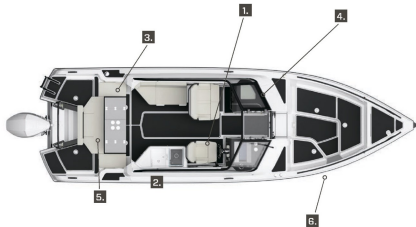

MEASUREMENTS DSCVR 9

Overall length (incl. engine)	m	8.57
Beam	m	2.87
Construction	hull/deck	ALU/GRP
Weight (incl. engine)	kg	2259
Draft to prop	m	0.84
Outboard engine	hp	450
Fuel capacity	L	200
Max speed/cruise	knots	40+
Passengers	pers	8
Berths	-	SUNBED
Dead rise of transom	-	DEEP-V 22 DEGREE
Hull material	-	MARINE ALUMINIUM
Classification	-	C

1. Suspension seats for pilot & co-pilot
2. Full size wetbar and dining area
3. Vast sunbed aft, deck & sofa
4. Spacious toilet + shower
5. Dining table for 4-6 people
6. Bowrider style seat system + storages

XO DSCVR 9 Open