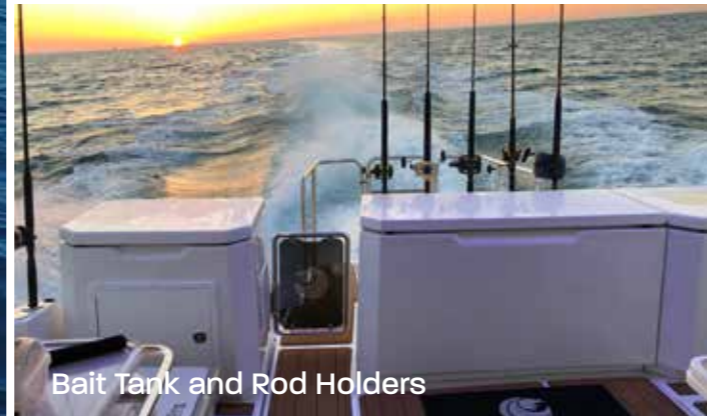

Large Dash Area