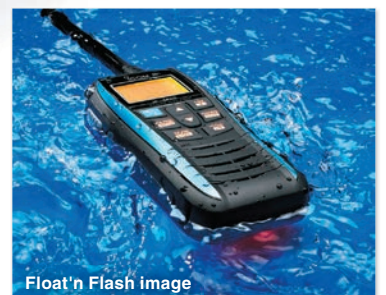

Slim, Lightweight with High Performance

● Marine Blue

● Metallic Black

Slim, Lightweight, High Performance

USB Charging (Micro-B USB type)

11 Hours of Battery Life

Large LCD, Simple User Interface

Float'n Flash

Optional Speaker-Microphone, HM-213

Float'n Flash image

*For illustration purpose only

FEATURES

Slim, Lightweight, High Performance

The IC-M25 has the slim (depth: 30.5 mm; 1.2 in) and light (220 g; 7.8 oz) body. It also delivers uncompromised performance that will exceed expectations.

Large LCD, Simple User Interface

The IC-M25's LCD is 30% larger than its predecessor, the IC-M24 and shows clearly large channel number and status icons. The buttons on the front panel are well laid out and provide simple and straightforward operation.

* The IC-M25 accepts 5 V/1 A (Max.) input. Use of third-party products is not guaranteed.

Float'n Flash

The IC-M25 floats and lets you know where it is with the flashing red LED light and LCD/key backlight.