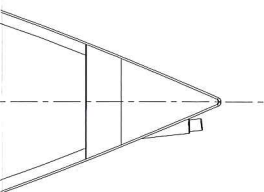

J[®]
112_E

NEW for 2016

36 Feet of Comfort, Style and Speed

J/112E is the newest addition to J Boats' "E" series of versatile performance sailing yachts. The "E" is for elegance and evolution in performance cruising design. Why settle for anything less than sailing with comfort, style and speed?

| Dimensions | ft/lb | m/kg |
|----------------|--------|-------|
| LOA | 36.00 | 11.00 |
| LWL | 31.76 | 9.68 |
| Beam | 11.75 | 3.58 |
| Standard Draft | 6.90 | 2.10 |
| Displacement | 11,300 | 5,125 |
| Engine | 30 hp | 30 hp |
| 100% SA | 699 | 65 |
| SA/Dspl | 22 | 22 |
| Dspl/L | 157 | 157 |