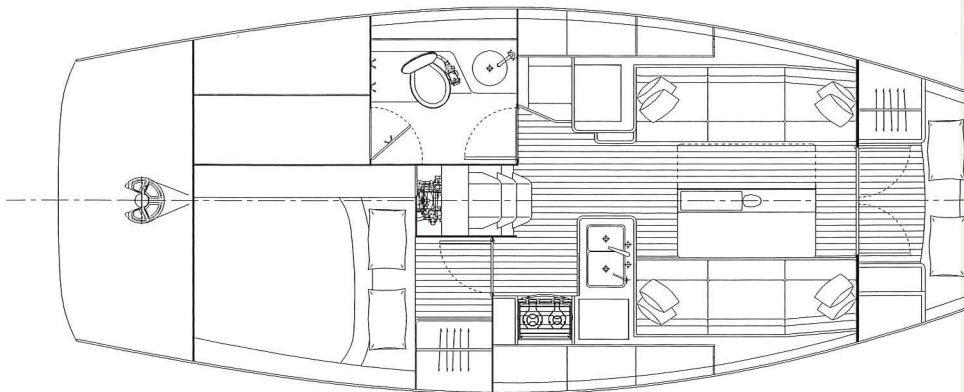

J[®]
112_E

NEW for 2016

36 Feet of Comfort, Style and Speed

J/112E is the newest addition to J Boats' "E" series of versatile performance sailing yachts. The "E" is for elegance and evolution in performance cruising design. Why settle for anything less than sailing with comfort, style and speed?

| Dimensions | ft/lb | m/kg |
|----------------|--------|-------|
| LOA | 36.00 | 11.00 |
| LWL | 31.76 | 9.68 |
| Beam | 11.75 | 3.58 |
| Standard Draft | 6.90 | 2.10 |
| Displacement | 11,300 | 5,125 |
| Engine | 30 hp | 30 hp |
| 100% SA | 699 | 65 |
| SA/Dspl | 22 | 22 |
| Dspl/L | 157 | 157 |