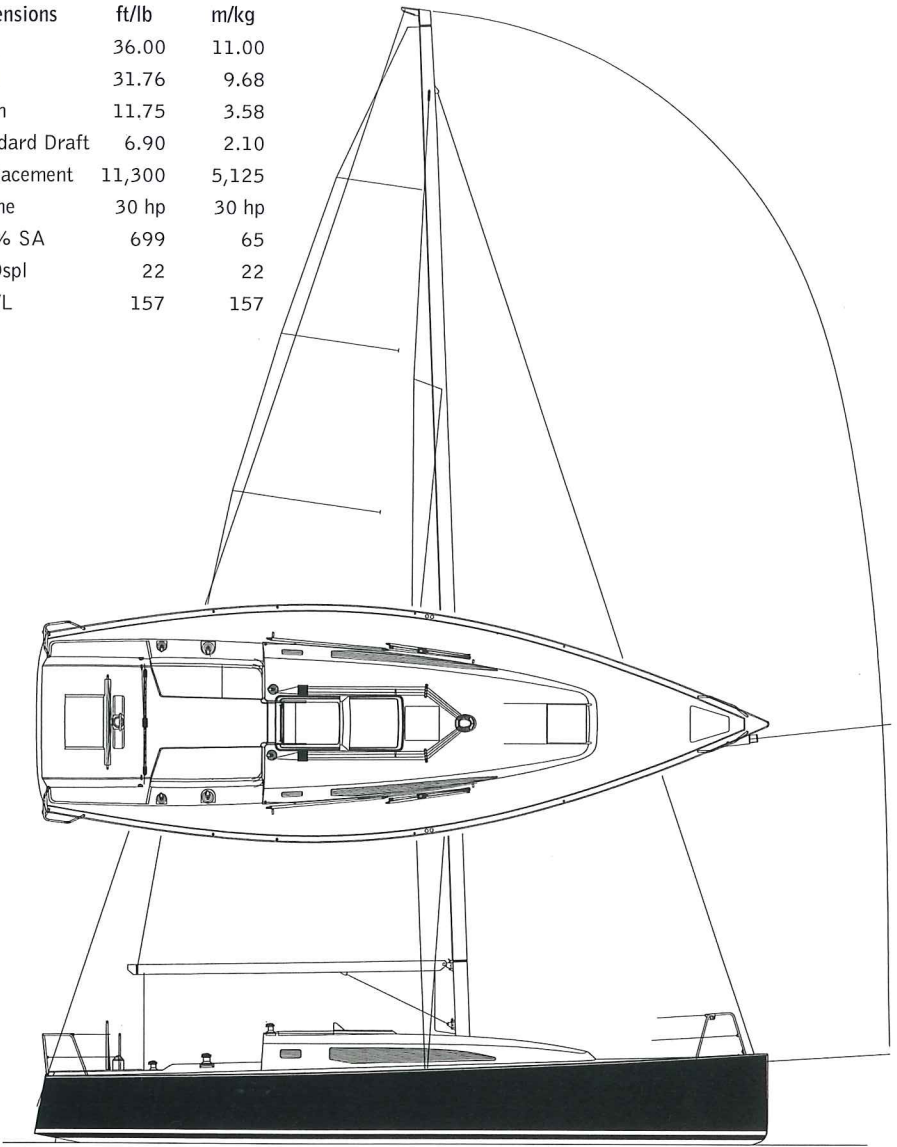

J[®]
112_E

NEW for 2016

36 Feet of Comfort, Style and Speed

J/112E is the newest addition to J Boats' "E" series of versatile performance sailing yachts. The "E" is for elegance and evolution in performance cruising design. Why settle for anything less than sailing with comfort, style and speed?

| Dimensions | ft/lb | m/kg |
|----------------|--------|-------|
| LOA | 36.00 | 11.00 |
| LWL | 31.76 | 9.68 |
| Beam | 11.75 | 3.58 |
| Standard Draft | 6.90 | 2.10 |
| Displacement | 11,300 | 5,125 |
| Engine | 30 hp | 30 hp |
| 100% SA | 699 | 65 |
| SA/Dspl | 22 | 22 |
| Dspl/L | 157 | 157 |