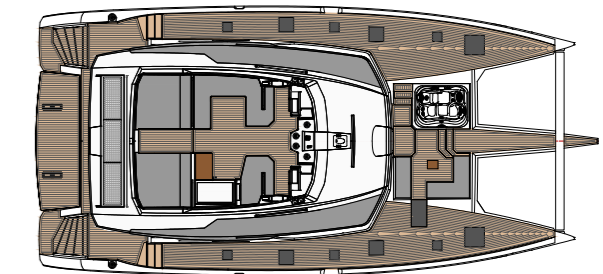

Fuel • Gasoil
1200 l (approx.) - 317 US gallons (approx.)

Alegria 67

LOUNGE MAIN DECK

CLASSIC MAIN DECK

FLYBRIDGE

VERSIONS

LOUNGE MAESTRO

4 • 4