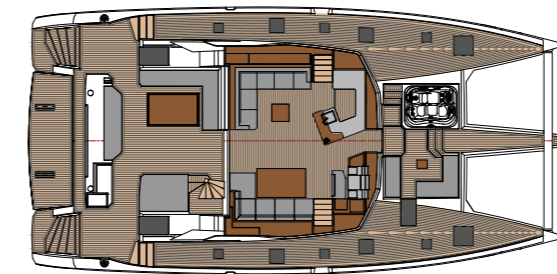

LOUNGE MAIN DECK