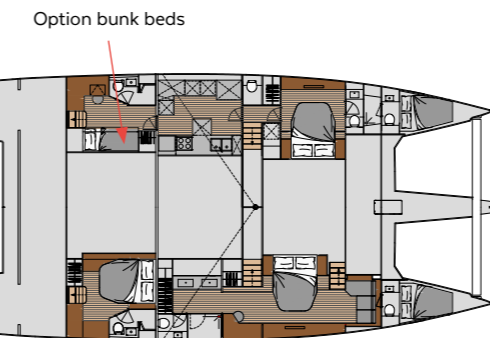

Fuel • Gasoil
1200 l (approx.) - 317 US gallons (approx.)

Alegria 67

LOUNGE MAIN DECK

CLASSIC MAIN DECK

FLYBRIDGE

VERSIONS

LOUNGE MAESTRO

4 • 4