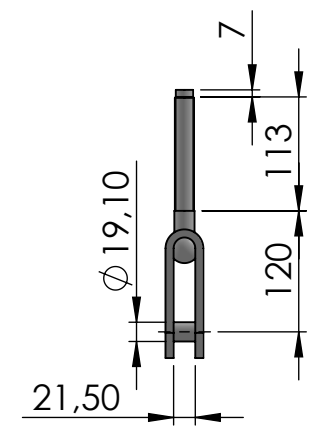

set back to center of forestay

For AT2 cable can be customisable

Toogle 5/8"

Toogle 3/4"

	A	
	Min	Max
5/8"	98	158
3/4"	125	205
Custom		

Data Sheet	
Model	JB22AU-TX
Line	JB JBER
Format size	A4
<small>This document and the design on it is the exclusive property of UBIMAIOR ITALIA and is the subject of copyright Brand by Dini s.r.l., Meccanica di precisione</small>	