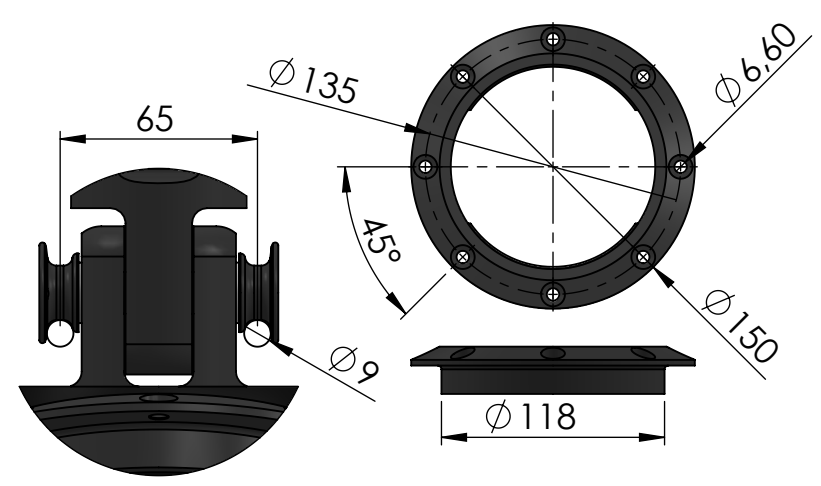

set back to center of forestay

For AT2 cable can be customisable

Toogle 5/8"

Toogle 3/4"

	A	
	Min	Max
5/8"	98	158
3/4"	125	205
Custom		

Data Sheet	
Model	JB22AU-TX
Line	JB JBER
Format size	A4
<small>This document and the design on it is the exclusive property of UBIMAIOR ITALIA and is the subject of copyright Brand by Dini s.r.l., Meccanica di precisione</small>	