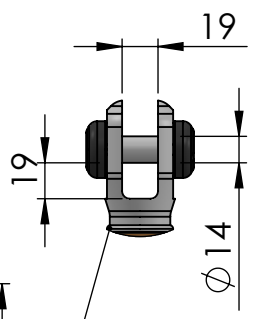

set back to center of forestay

For AT2 cable can be customisable

Toogle 5/8"

Toogle 3/4"

	A	
	Min	Max
5/8"	98	158
3/4"	125	205
Custom		

Data Sheet	
Model	JB22AU-TX
Line	JB JBER
Format size	A4
<small>This document and the design on it is the exclusive property of UBIMAIOR ITALIA and is the subject of copyright Brand by Dini s.r.l., Meccanica di precisione</small>	