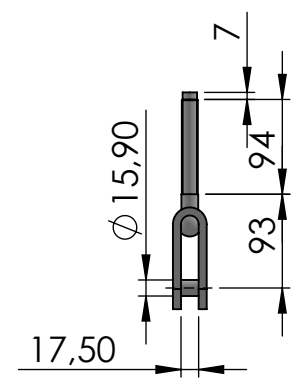

set back to center of forestay

For AT2 cable can be customisable

Toogle 5/8"

Toogle 3/4"

	A	
	Min	Max
5/8"	98	158
3/4"	125	205
Custom		

Data Sheet	
Model	JB22AU-TX
Line	JB JBER
Format size	A4
<small>This document and the design on it is the exclusive property of UBIMAIOR ITALIA and is the subject of copyright Brand by Dini s.r.l., Meccanica di precisione</small>	