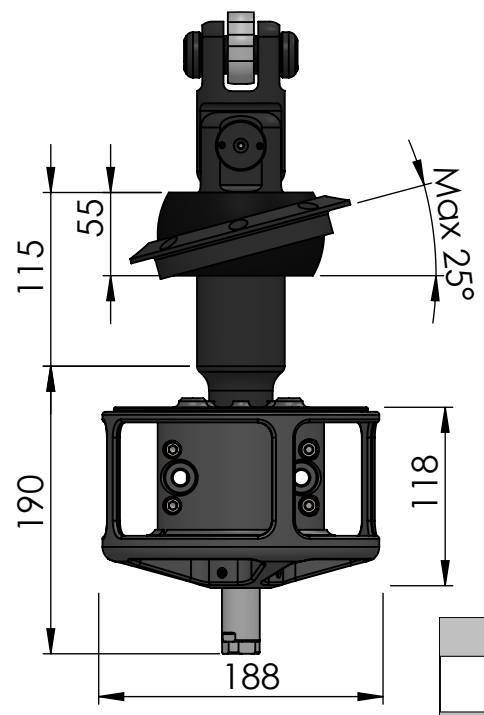

set back to center of forestay

For AT2 cable can be customisable

Toogle 5/8"

Toogle 3/4"

	A	
	Min	Max
5/8"	98	158
3/4"	125	205
Custom		

Data Sheet	
Model	JB22AU-TX
Line	JB JBER
Format size	A4
<small>This document and the design on it is the exclusive property of UBIMAIOR ITALIA and is the subject of copyright Brand by Dini s.r.l., Meccanica di precisione</small>	