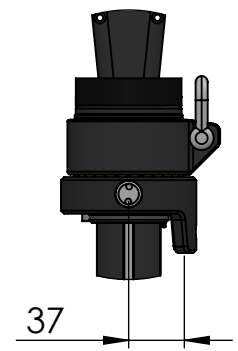

set back to center of forestay

For AT2 cable can be customisable

Toogle 5/8"

Toogle 3/4"

	A	
	Min	Max
5/8"	98	158
3/4"	125	205
Custom		

Data Sheet	
Model	JB22AU-TX
Line	JB JBER
Format size	A4
<small>This document and the design on it is the exclusive property of UBIMAIOR ITALIA and is the subject of copyright Brand by Dini s.r.l., Meccanica di precisione</small>	