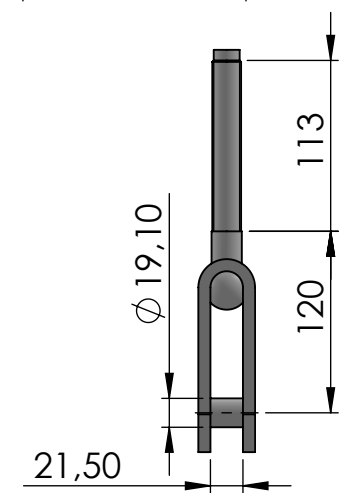

| | A | |
|--------|-----|-----|
| | Min | Max |
| 5/8" | 98 | 158 |
| 3/4" | 125 | 205 |
| custom | | |

Toogle 5/8"

Toogle 3/4"

| Data Sheet | |
|--|-----------------|
| Model | JB22-AU |
| Line | JB JIBER |
| Format size | A4 |
| <small>This document and the design on it is the exclusive property of UBIMAIOR ITALIA and is the subject of copyright Brand by Dini s.r.l., Meccanica di precisione</small> | |
| UBI MAIOR ITALIA | |