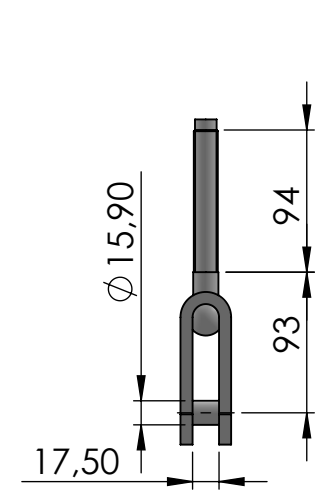

| | A | |
|--------|-----|-----|
| | Min | Max |
| 5/8" | 98 | 158 |
| 3/4" | 125 | 205 |
| custom | | |

Toogle 5/8"

Toogle 3/4"

| Data Sheet | |
|--|-----------------|
| Model | JB22-AU |
| Line | JB JIBER |
| Format size | A4 |
| <small>This document and the design on it is the exclusive property of UBIMAIOR ITALIA and is the subject of copyright Brand by Dini s.r.l., Meccanica di precisione</small> | |
| UBI MAIOR ITALIA | |