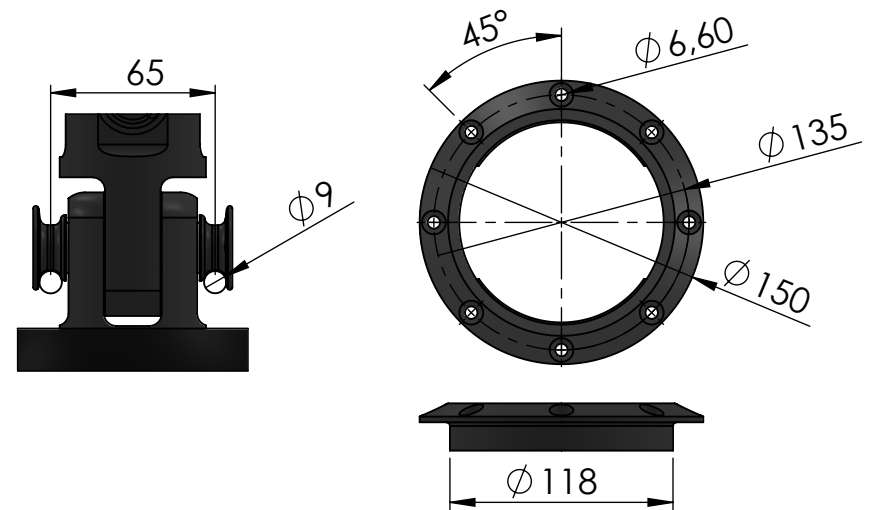

| | A | |
|--------|-----|-----|
| | Min | Max |
| 5/8" | 98 | 158 |
| 3/4" | 125 | 205 |
| custom | | |

Toogle 5/8"

Toogle 3/4"

| Data Sheet | |
|--|-----------------|
| Model | JB22-AU |
| Line | JB JIBER |
| Format size | A4 |
| <small>This document and the design on it is the exclusive property of UBIMAIOR ITALIA and is the subject of copyright Brand by Dini s.r.l., Meccanica di precisione</small> | |
| UBI MAIOR ITALIA | |