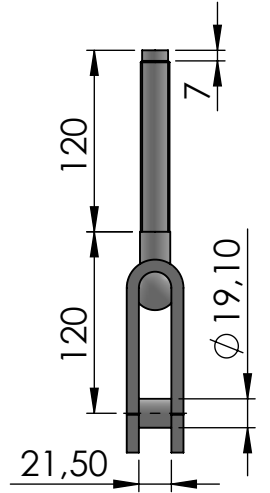

For AT2 cable, can be custom

Toogle 5/8"

Toogle 3/4"

	A	
	min	Max
5/8"	98	158
3/4"	125	205
Custom		

Data Sheet	
Model	JB22AX-TX
Line	JB JBER
Format size	A4
<small>This document and the design on it is the exclusive property of UBIMAIOR ITALIA and is the subject of copyright Brand by Dini s.r.l., Meccanica di precisione</small>	