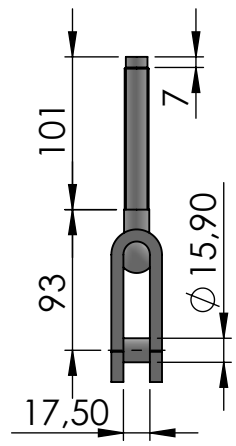

For AT2 cable, can be custom

Toogle 5/8"

Toogle 3/4"

	A	
	min	Max
5/8"	98	158
3/4"	125	205
Custom		

Data Sheet	
Model	JB22AX-TX
Line	JB JBER
Format size	A4
<small>This document and the design on it is the exclusive property of UBIMAIOR ITALIA and is the subject of copyright Brand by Dini s.r.l., Meccanica di precisione</small>	