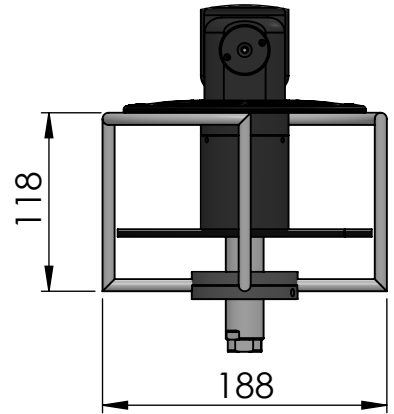

For AT2 cable, can be custom

Toogle 5/8"

Toogle 3/4"

	A	
	min	Max
5/8"	98	158
3/4"	125	205
Custom		

Data Sheet	
Model	JB22AX-TX
Line	JB JBER
Format size	A4
<small>This document and the design on it is the exclusive property of UBIMAIOR ITALIA and is the subject of copyright Brand by Dini s.r.l., Meccanica di precisione</small>	