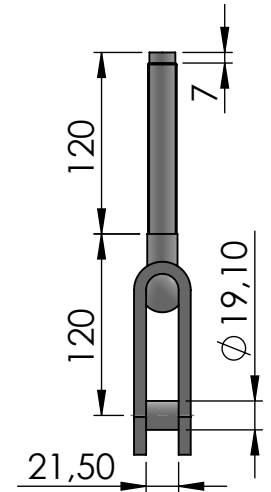

Toogle 5/8"

Toogle 3/4"

	A	
	min	Max
5/8"	98	158
3/4"	125	205
custom		

Data Sheet	
Model	JB22AX
Line	<b>JB</b> JBER
Format size	A4
<small>This document and the design on it is the exclusive property of UBI MAIOR ITALIA and is the subject of copyright Brand by Dini s.r.l., Meccanica di precisione</small>	