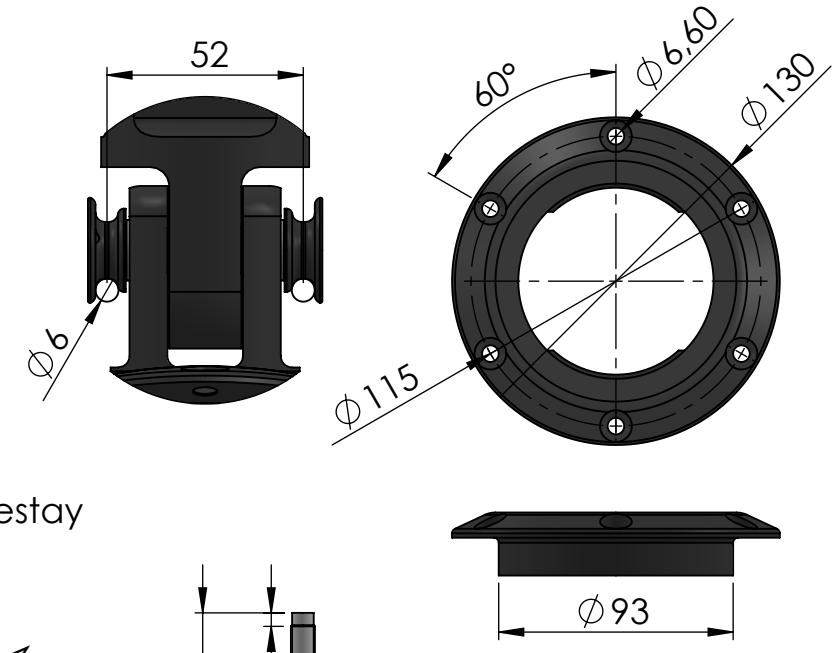

Adaptator for AT2 cable can be customisable

	A	
	min	Max
1/2"	85	135
custom		

Set back to center of forestay

Data Sheet	
Model	JB15AU-TX
Line	JB JIBER
Format size	A4
<small>This document and the design on it is the exclusive property of UBIMAIOR ITALIA and is the subject of copyright Brand by Dini s.r.l., Meccanica di precisione</small>	
UBI MAIOR ITALIA	