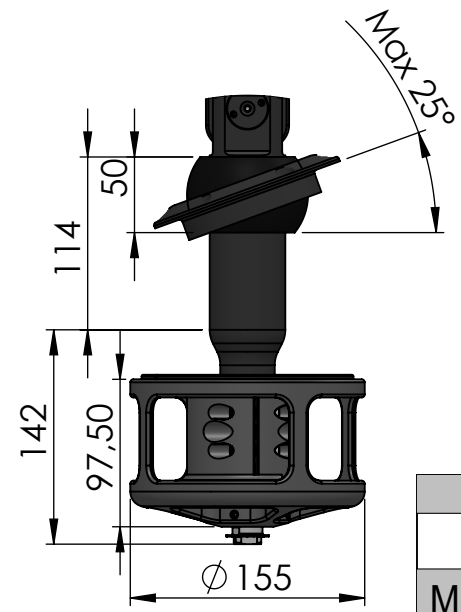

Adaptator for AT2 cable can be customisable

	A	
	min	Max
1/2"	85	135
custom		

Set back to center of forestay

Data Sheet	
Model	JB15AU-TX
Line	JB JIBER
Format size	A4
<small>This document and the design on it is the exclusive property of UBIMAIOR ITALIA and is the subject of copyright Brand by Dini s.r.l., Meccanica di precisione</small>	
UBI MAIOR ITALIA	