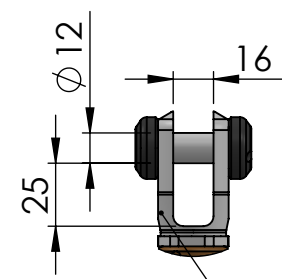

Setback to center of forestay

Adaptato for AT2 cable can be customisable

1/2" Toogle

	A	
	min	Max
1/2"	85	135
custom		

Data Sheet	
Model	JB15AX-TX
Line	JB JIBER
Format size	A4
<small>This document and the design on it is the exclusive property of UBIMAIOR ITALIA and is the subject of copyright Brand by Dini s.r.l., Meccanica di precisione</small>	
UBI MAIOR ITALIA	