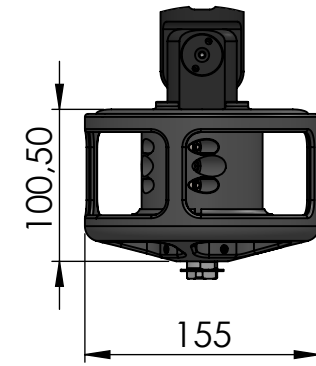

Setback to center of forestay

Adaptato for AT2 cable can be customisable

1/2" Toogle

	A	
	min	Max
1/2"	85	135
custom		

Data Sheet	
Model	JB15AX-TX
Line	JB JIBER
Format size	A4
<small>This document and the design on it is the exclusive property of UBIMAIOR ITALIA and is the subject of copyright Brand by Dini s.r.l., Meccanica di precisione</small>	
UBI MAIOR ITALIA	