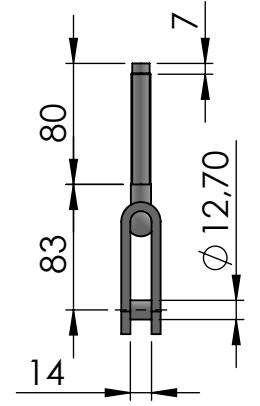

Setback to center of forestay

Adaptato for AT2 cable can be customisable

1/2" Toogle

	A	
	min	Max
1/2"	85	135
custom		

Data Sheet	
Model	JB15AX-TX
Line	JB JIBER
Format size	A4
<small>This document and the design on it is the exclusive property of UBIMAIOR ITALIA and is the subject of copyright Brand by Dini s.r.l., Meccanica di precisione</small>	
UBI MAIOR ITALIA	