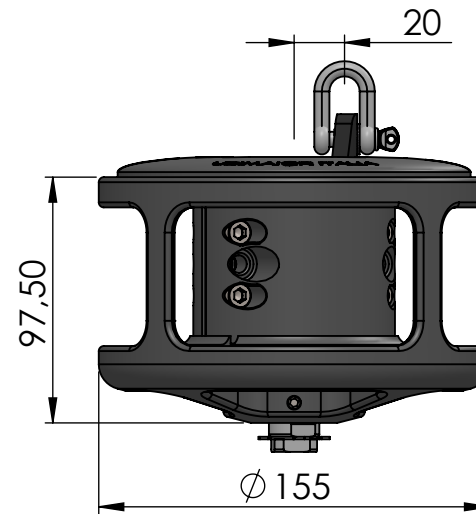

1/2" Toogle

	A	
	min	Max
1/2"	85	135
custom		

Data Sheet	
Model	JB15AX
Line	JB JIBER
Format size	A4
<small>This document and the design on it is the exclusive property of UBIMAIOR ITALIA and is the subject of copyright Brand by Dini s.r.l., Meccanica di precisione</small>	