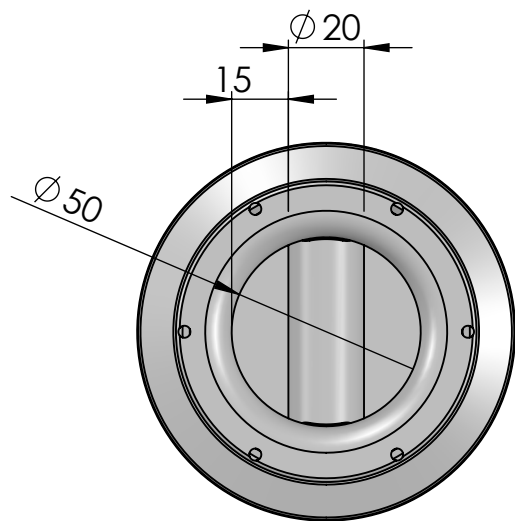

SECTION B-B

Max working load: 7000kg
Weight: 1410g

Data Sheet	
Model	FPD7t-x
Line	 ACCESSORIES
Format size	A4
<small>This document and the design on it is the exclusive property of UbiMajor Italia and is the subject of copyright. Brand by Dini s.r.l., Meccanica di precisione</small>	
