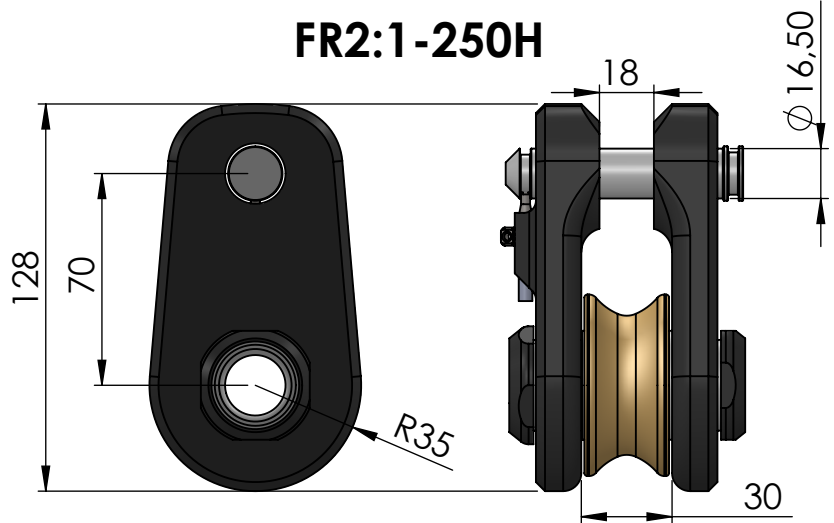

FR2:1-250H

X3M110SO

FRLS250H

FR3:1-250HLF

TB-250HFR

Data Sheet	
Model	FR250H-ACCESSORIES-out
Line	FR AVVOLGITORI
This document and the design on it is the exclusive property of UBI MAIOR ITALIA and is the subject of copyright Brand by Dini s.r.l., Meccanica di precisione	
UBI MAIOR ITALIA	