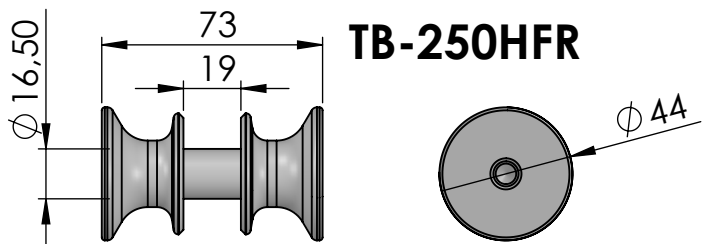

FR2:1-250H

X3M110SO

FRLS250H

FR3:1-250HLF

TB-250HFR

Data Sheet	
Model	FR250H-ACCESSORIES-out
Line	FR AVVOLGITORI
This document and the design on it is the exclusive property of UBI MAIOR ITALIA and is the subject of copyright Brand by Dini s.r.l., Meccanica di precisione	
UBI MAIOR ITALIA	