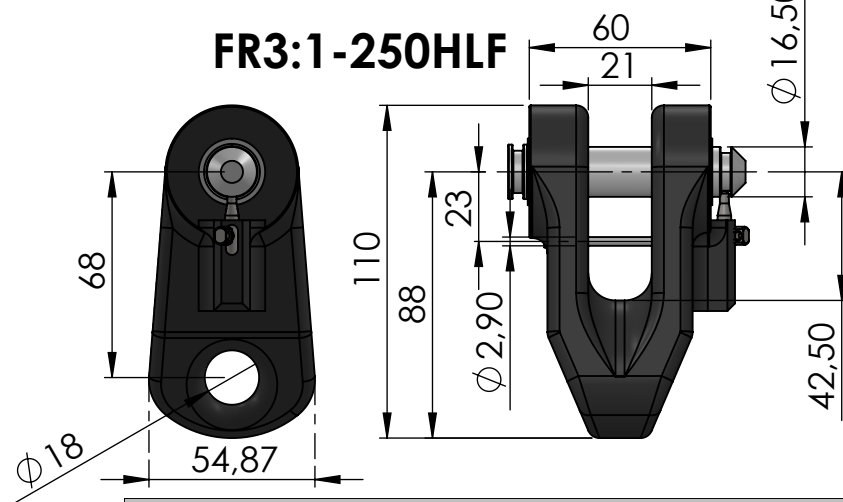

FR2:1-250H

X3M110SO

FRLS250H

FR3:1-250HLF

TB-250HFR

Data Sheet	
Model	FR250H-ACCESSORIES-out
Line	FR AVVOLGITORI
This document and the design on it is the exclusive property of UBI MAIOR ITALIA and is the subject of copyright Brand by Dini s.r.l., Meccanica di precisione	
UBI MAIOR ITALIA	