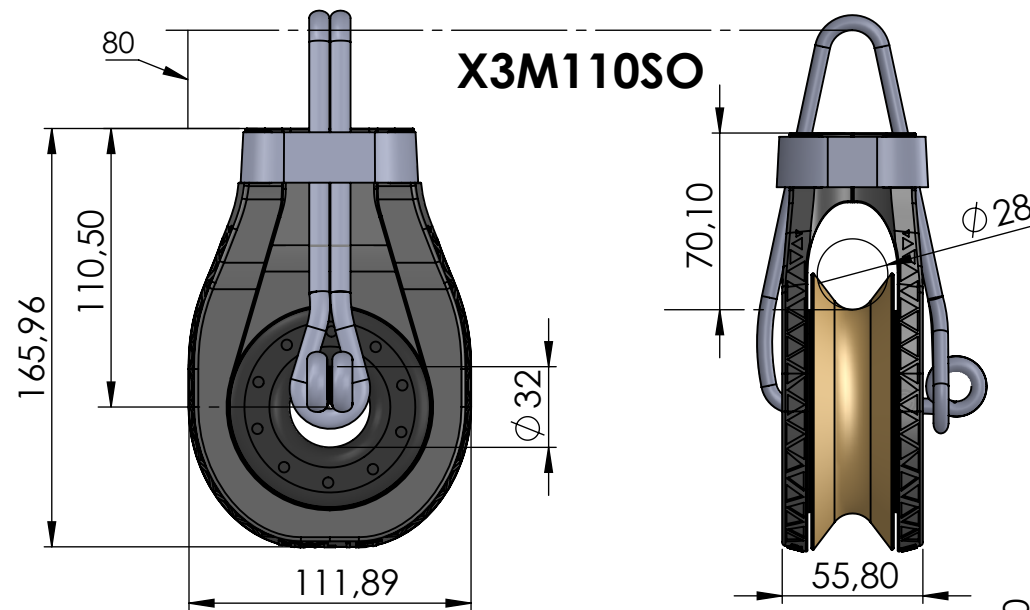

FR2:1-250H

X3M110SO

FRLS250H

FR3:1-250HLF

TB-250HFR

Data Sheet	
Model	FR250H-ACCESSORIES-out
Line	FR AVVOLGITORI
This document and the design on it is the exclusive property of UBI MAIOR ITALIA and is the subject of copyright Brand by Dini s.r.l., Meccanica di precisione	
UBI MAIOR ITALIA	