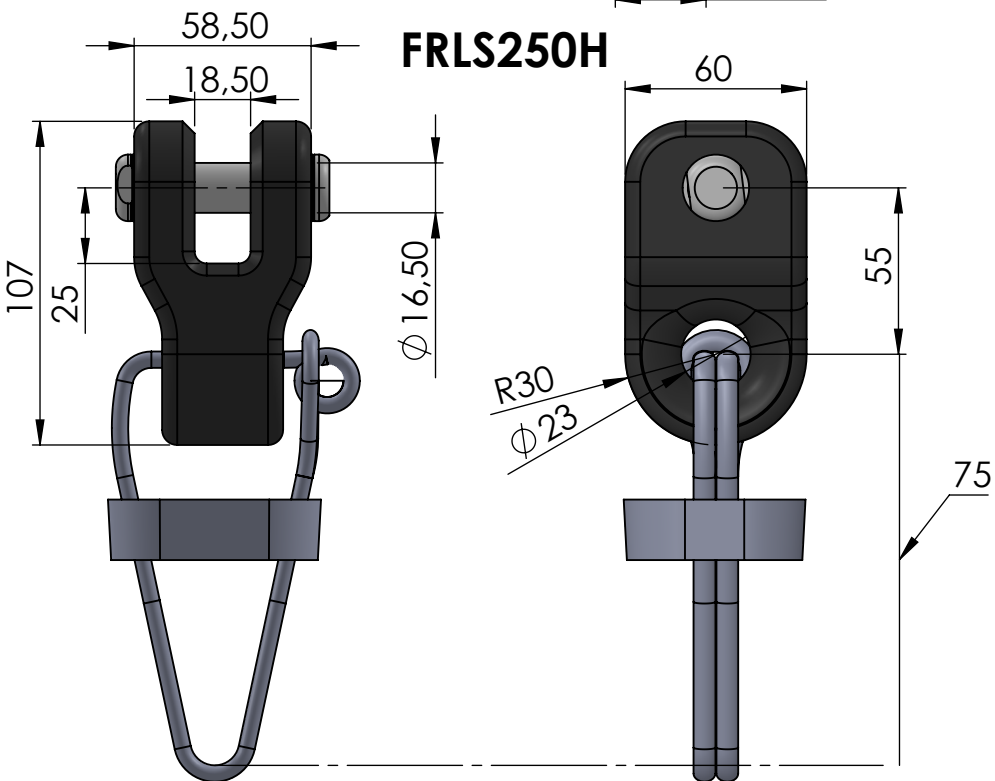

FR2:1-250H

X3M110SO

FRLS250H

FR3:1-250HLF

TB-250HFR

Data Sheet	
Model	FR250H-ACCESSORIES-out
Line	FR AVVOLGITORI
This document and the design on it is the exclusive property of UBI MAIOR ITALIA and is the subject of copyright Brand by Dini s.r.l., Meccanica di precisione	
UBI MAIOR ITALIA	