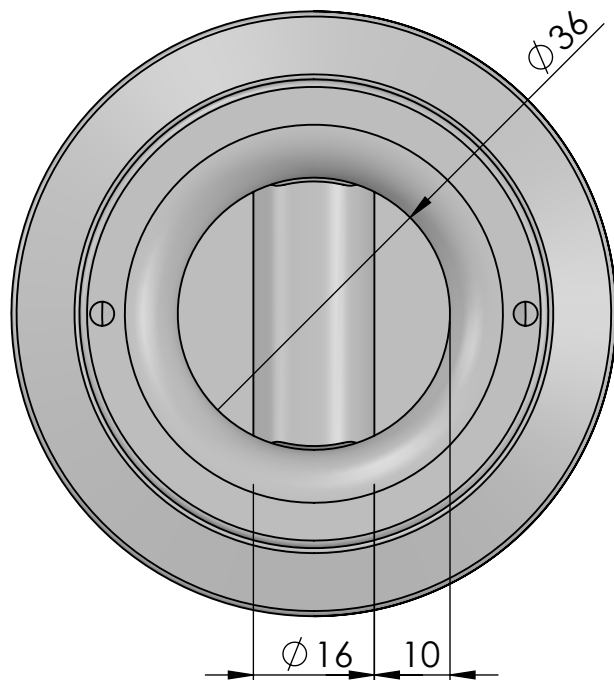

SECTION B-B

Max working load: 5000kg  
Weight: 1250g

<b>Data Sheet</b>	
<b>Model</b>	FPD5t-x
<b>Line</b>	 ACCESSORIES
<b>Format size</b>	A4
<small>This document and the design on it is the exclusive property of UBI MAIOR ITALIA and is the subject of copyright Brand by Dini s.r.l., Meccanica di precisione</small>	
