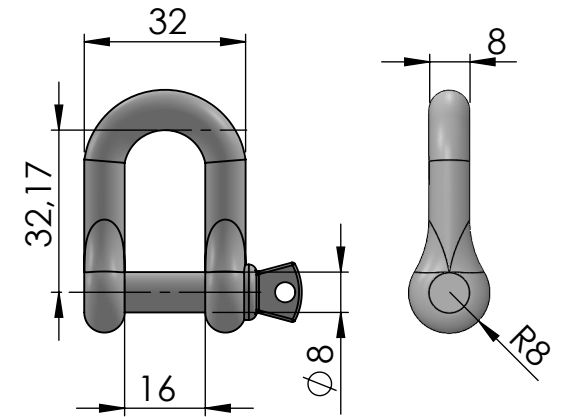

**FR3:1-125LF**

**FRgm8**

**Ghr8**

**TB125-FR**

**X3M46SO**

<b>Data Sheet</b>	
<b>Model</b>	FR125-ACCESSORIES-out
<b>Line</b>	<b>FR</b> AVVOLGITORI
<small>This document and the design on it is the exclusive property of UBI MAIOR ITALIA and is the subject of copyright Brand by Dini s.r.l., Meccanica di precisione</small>	
<b>UBI MAIOR</b> ITALIA	