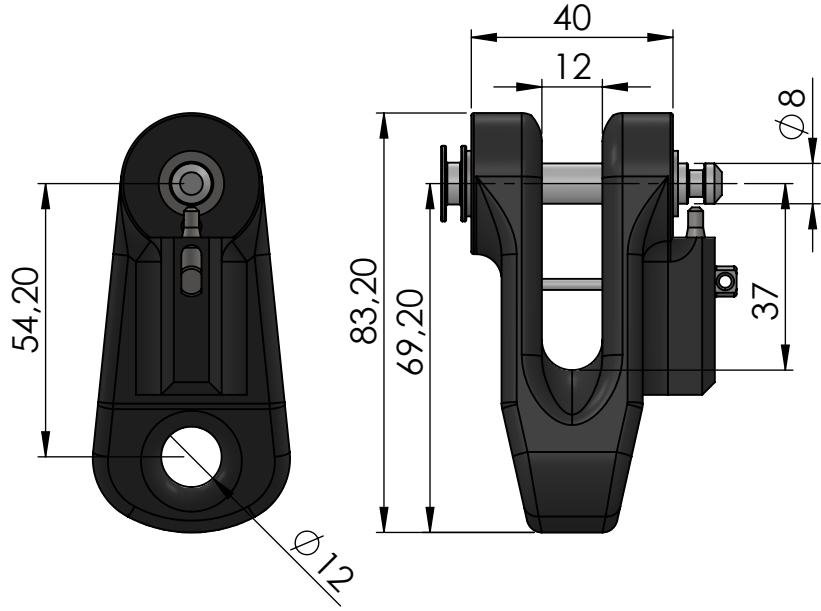

**FR3:1-125LF**

**FRgm8**

**Ghr8**

**TB125-FR**

**X3M46SO**

<b>Data Sheet</b>	
<b>Model</b>	FR125-ACCESSORIES-out
<b>Line</b>	<b>FR</b> AVVOLGITORI
<small>This document and the design on it is the exclusive property of UBI MAIOR ITALIA and is the subject of copyright Brand by Dini s.r.l., Meccanica di precisione</small>	
<b>UBI MAIOR</b> ITALIA	