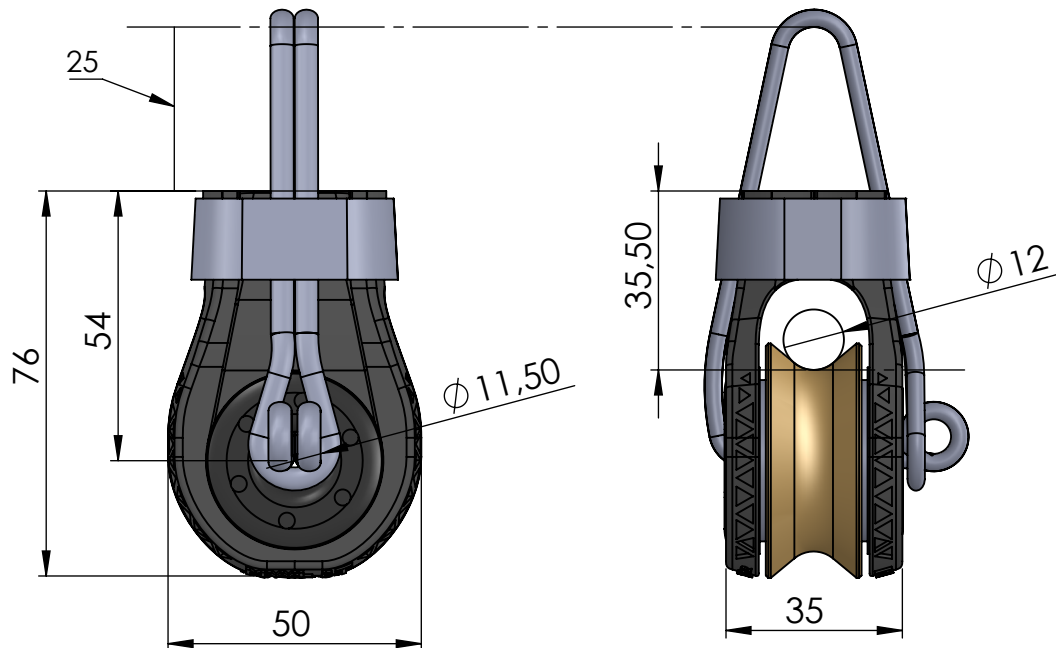

**FR3:1-125LF**

**FRgm8**

**Ghr8**

**TB125-FR**

**X3M46SO**

<b>Data Sheet</b>	
<b>Model</b>	FR125-ACCESSORIES-out
<b>Line</b>	<b>FR</b> AVVOLGITORI
<small>This document and the design on it is the exclusive property of UBI MAIOR ITALIA and is the subject of copyright Brand by Dini s.r.l., Meccanica di precisione</small>	
<b>UBI MAIOR</b> ITALIA	