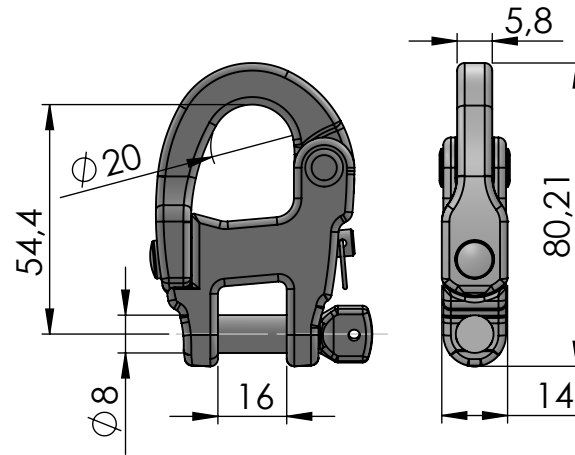

**FR3:1-125LF**

**FRgm8**

**Ghr8**

**TB125-FR**

**X3M46SO**

<b>Data Sheet</b>	
<b>Model</b>	FR125-ACCESSORIES-out
<b>Line</b>	<b>FR</b> AVVOLGITORI
<small>This document and the design on it is the exclusive property of UBI MAIOR ITALIA and is the subject of copyright Brand by Dini s.r.l., Meccanica di precisione</small>	
<b>UBI MAIOR</b> ITALIA	