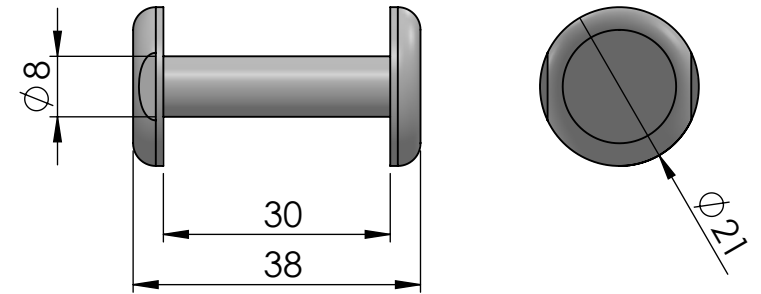

**FR3:1-125LF**

**FRgm8**

**Ghr8**

**TB125-FR**

**X3M46SO**

<b>Data Sheet</b>	
<b>Model</b>	FR125-ACCESSORIES-out
<b>Line</b>	<b>FR</b> AVVOLGITORI
<small>This document and the design on it is the exclusive property of UBI MAIOR ITALIA and is the subject of copyright Brand by Dini s.r.l., Meccanica di precisione</small>	
<b>UBI MAIOR</b> ITALIA	